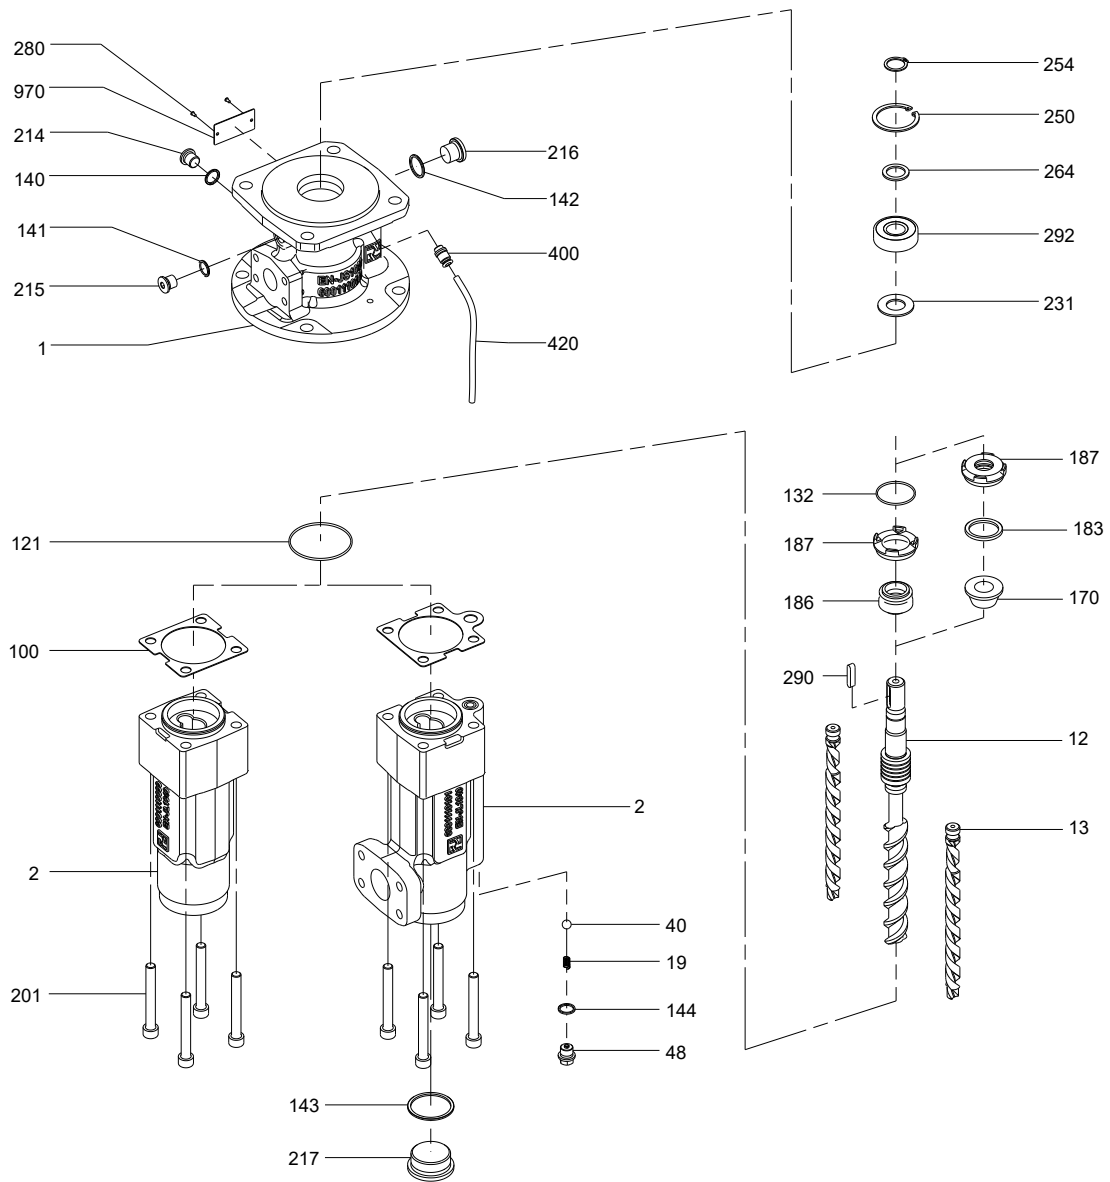

MTS, model C

Bare-shaft pump end

Model	Description	Kit No
MTS 20	R28 DQ Tank top, Pipe	98486932
	R38 DQ Tank top, Pipe	98488444
	R46 DQ Tank top, Pipe	98488588
	R56 DQ Tank top, Pipe	98488615
	R28 D8.6 Dry installed, SAE	98488731
	R38 D8.6 Dry installed, SAE	98488736
	R46 D8.6 Dry installed, SAE	98488738
	R56 D8.6 Dry installed, SAE	98488740
MTS 40	R38 DQ Tank top, Pipe	98488617
	R46 DQ Tank top, Pipe	98488619
	R38 D8.6 Dry installed, SAE	98488798
	R46 D8.6 Dry installed, SAE	98488800

Coupling MG 160 - MTS 20/40/80

Content description	Kit No
Coupling half for motor 42x45	
Coupling half for pump 19x45	96960307
Coupling inner part	

Hose kit - MTS 20/40

Content description	Pos. No	Kit No
Hose (160 mm, transparent)	420	99791312
Quick adapter	400	

Shaft seal ring

Description	Pos. No	Kit No
MTS 20	183	99791291
MTS 40		99791292

Mechanical seal

Description	Pos. No	Kit No
MTS 20	186+187	99791303
MTS 40		99791304

Wear part kit

Description	Kit No
MTS 20	99791305
MTS 40	99791310

Wear part kit content	Pos. No
Gasket	100
O-rings	121, 132
Seal rings	140, 141, 142, 143, 144
Secondary seal	170
Disk	231
Circlips	250, 254
Supporting washer	264
Shaft key	290
Bearing	292

MTS 20, 40, model C

TM076253