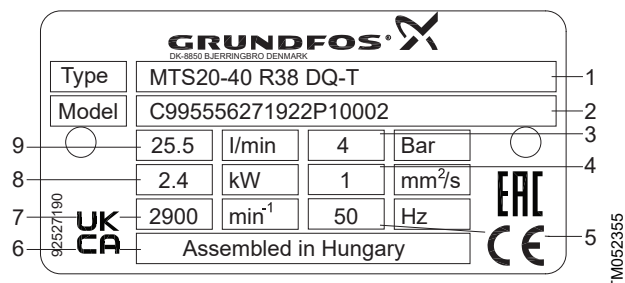

Example of nameplate

Pos.	Description
1	Type designation (see type key)
2	Model (see model code)
3	Pressure [bar]
4	Kinematic viscosity [mm ² /s]
5	Frequency [Hz]
6	Country of production
7	Speed [min ⁻¹]
8	Power consumption [kW]
9	Rated flow rate [l/min]