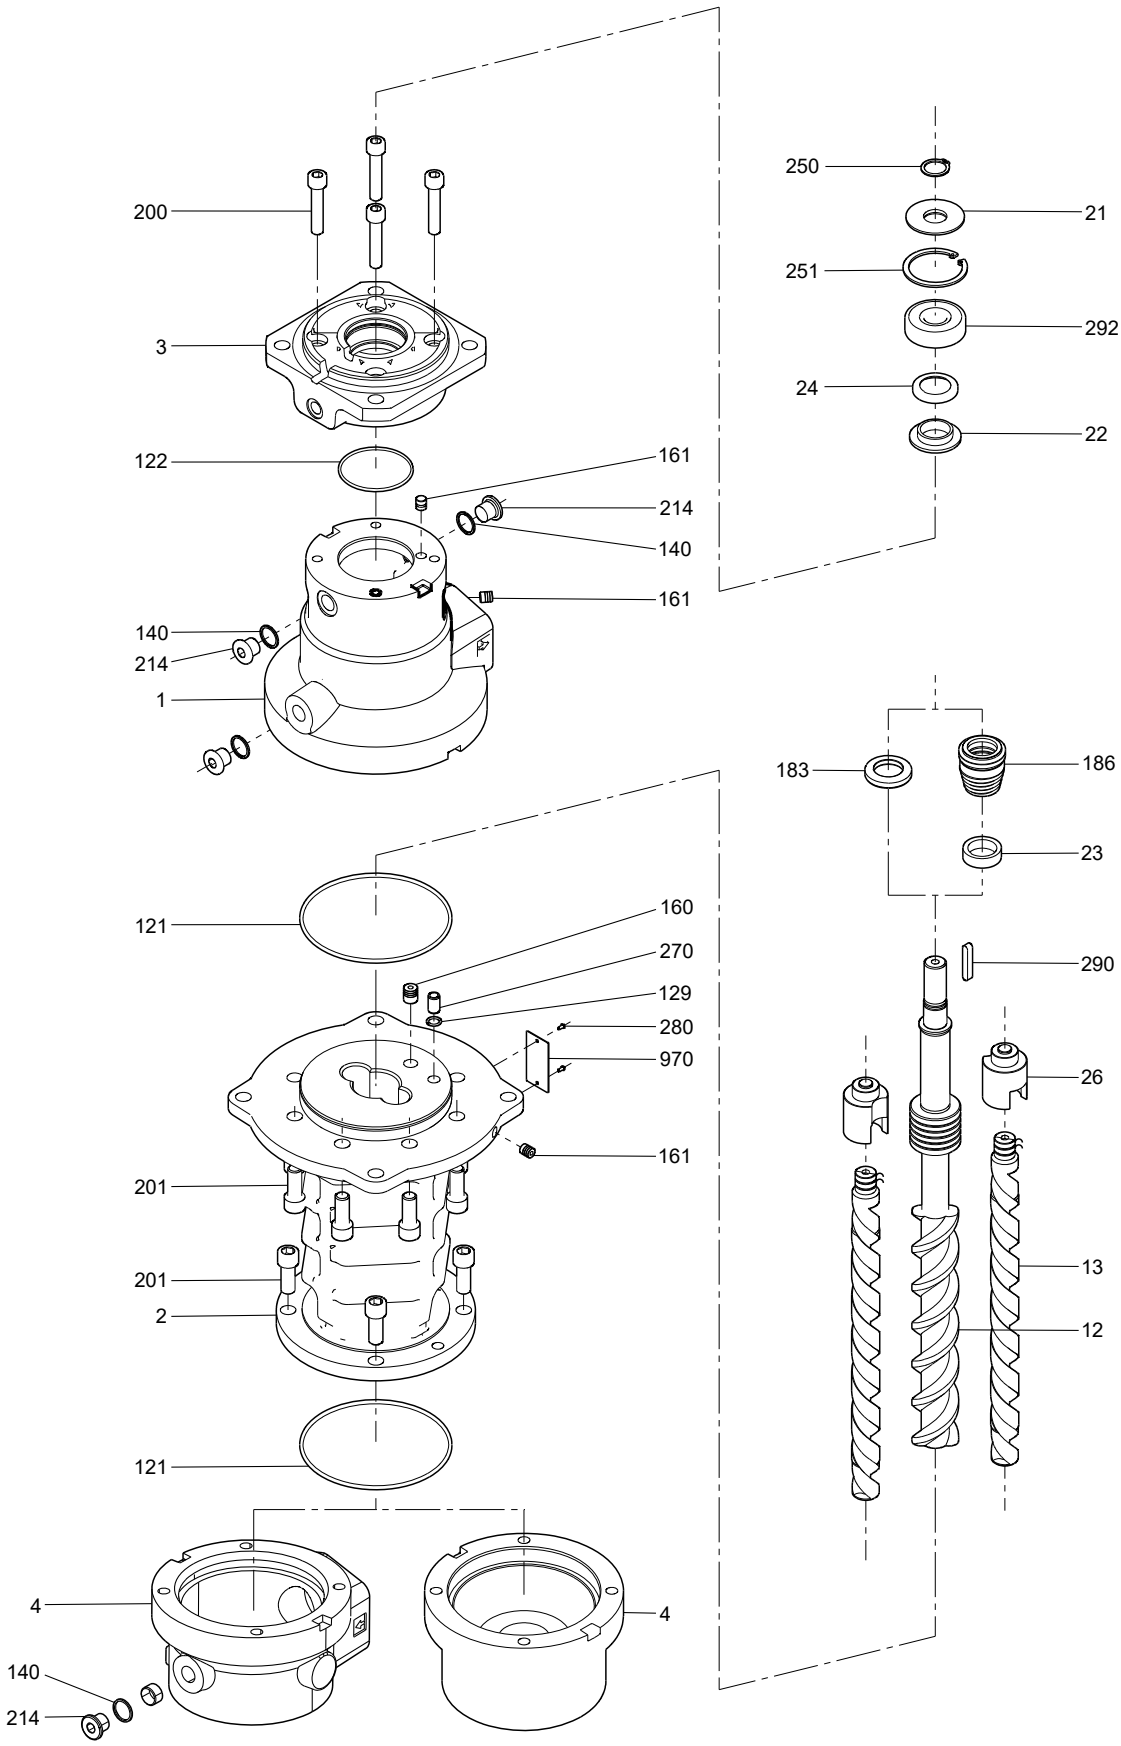

Coupling MG 160 - MTS 20/40/80

Content description	Kit No
Coupling half for motor 42x45	
Coupling half for pump 19x45	96960307
Coupling inner part	

Mechanical seal

Description	Pos. No	Kit No
MTS 20/40/80 D8,6		96895832
MTS 140/210 D8,6	186	96895833
MTS 280 D8,6		96895834
MTS 440 D8,6		96895835

Shaft seal ring

Description	Pos. No	Kit No
MTS 20/40/80 DQ	183	96895819
MTS 140 DQ		96895821

Wear part kit

Description	Kit No
MTS 20	96895836
MTS 40	96895837
MTS 80	96895838
MTS 140	96895839
MTS 210	96895840
MTS 280	96895841
MTS 440	96895852

Wear part kit content	Pos. No
Pressure balancing bush	26
Gasket ¹⁾	100
O-rings	121, 122
Seal ring	140
Thrust disc ¹⁾	230
Circlip ¹⁾	252
Deep-groove ball bearing	292

¹⁾ Only for models MTS 20, 40.

MTS 80, 140, model A

TM042630

MTS 210, 280, 440, model A

TM052575

MTS, model C

Bare-shaft pump end

Model	Description	Kit No
MTS 20	R28 DQ Tank top, Pipe	98486932
	R38 DQ Tank top, Pipe	98488444
	R46 DQ Tank top, Pipe	98488588
	R56 DQ Tank top, Pipe	98488615
	R28 D8.6 Dry installed, SAE	98488731
	R38 D8.6 Dry installed, SAE	98488736
	R46 D8.6 Dry installed, SAE	98488738
	R56 D8.6 Dry installed, SAE	98488740
MTS 40	R38 DQ Tank top, Pipe	98488617
	R46 DQ Tank top, Pipe	98488619
	R38 D8.6 Dry installed, SAE	98488798
	R46 D8.6 Dry installed, SAE	98488800