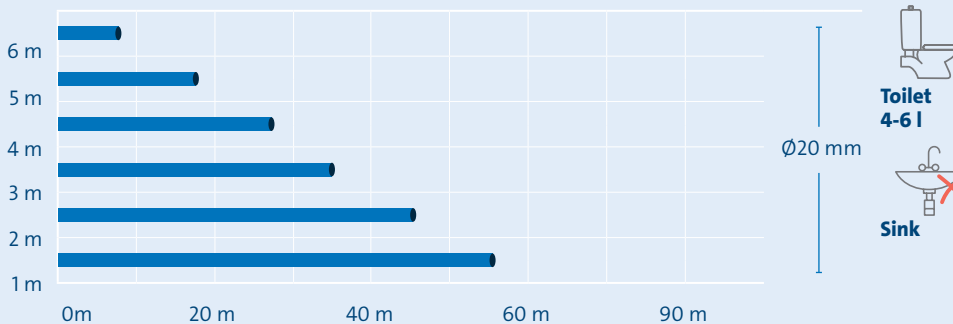

Lifting Stations – Quick sizing