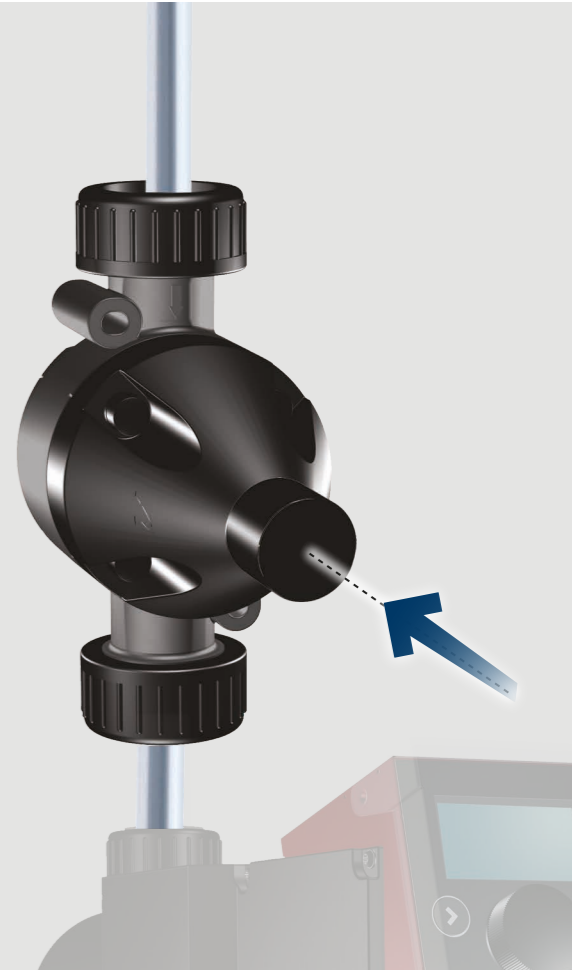

PLV / PRV

8 mm

Installation and operating instructions PLV

net.grundfos.com/qr/i/96681527

Installation and operating instructions PRV

net.grundfos.com/qr/i/96681525