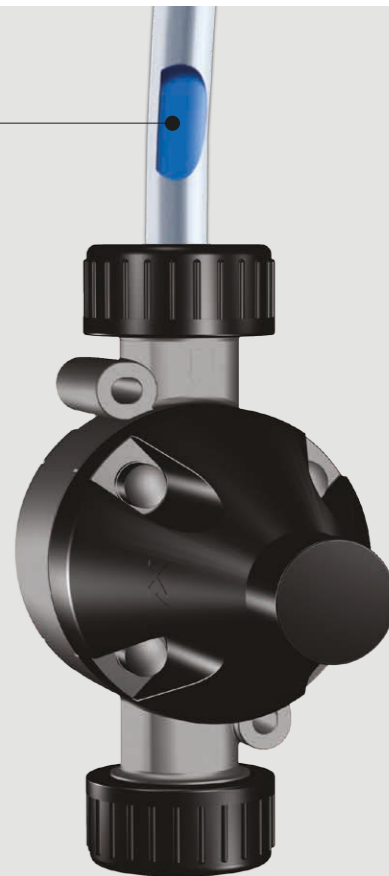

SS / PVDF

PVC / PP

< 10 bar
(< 145 psi)

-10 °C – +40 °C
(14 °F – 104 °F)

0 °C – +40 °C
(32 °F – 104 °F)

$p_{max} = 10 \text{ bar (145 psi)}$