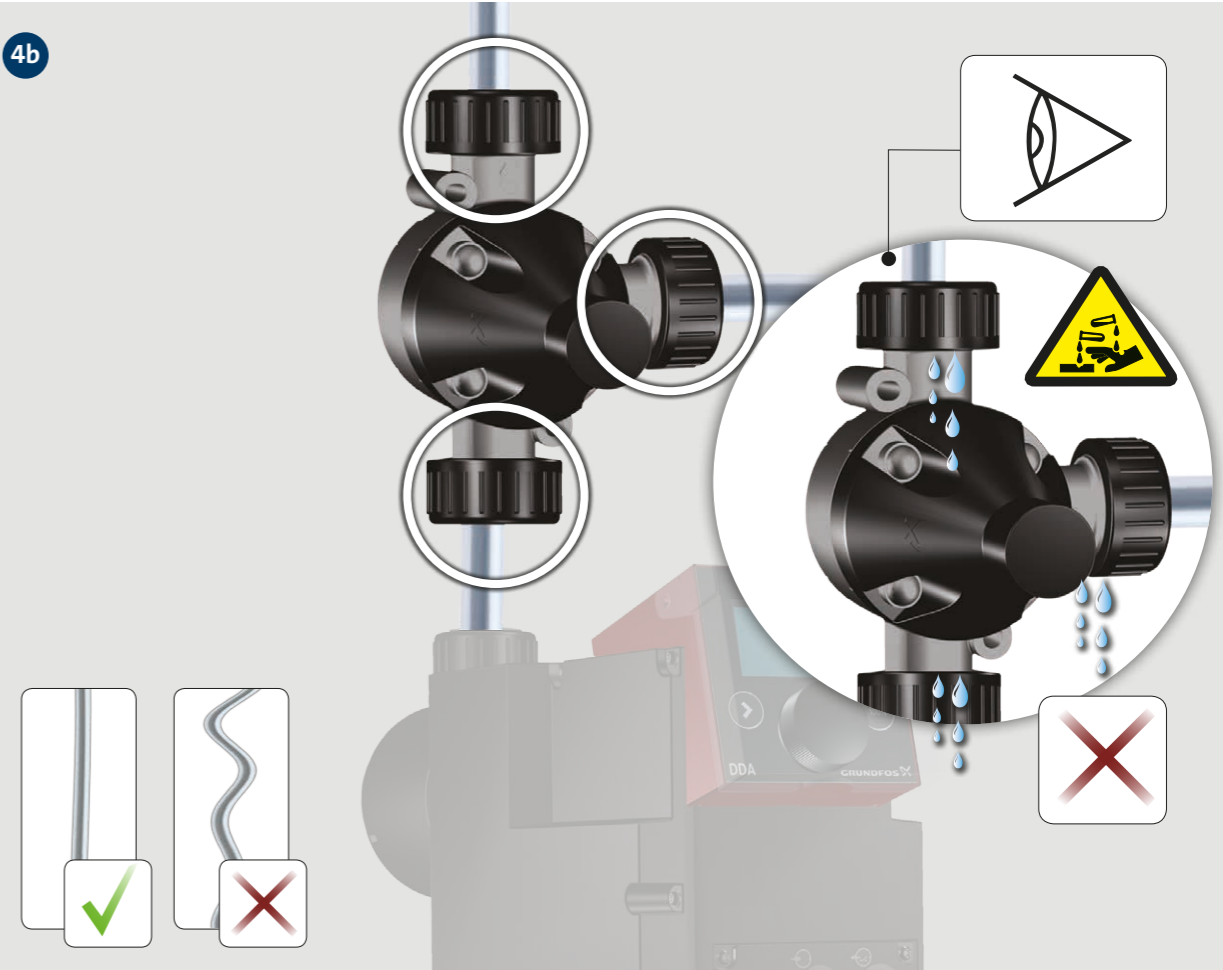

4a

3b

PRV

4b

PLV / PRV

8 mm

Installation and operating instructions PLV

net.grundfos.com/qr/i/96681527