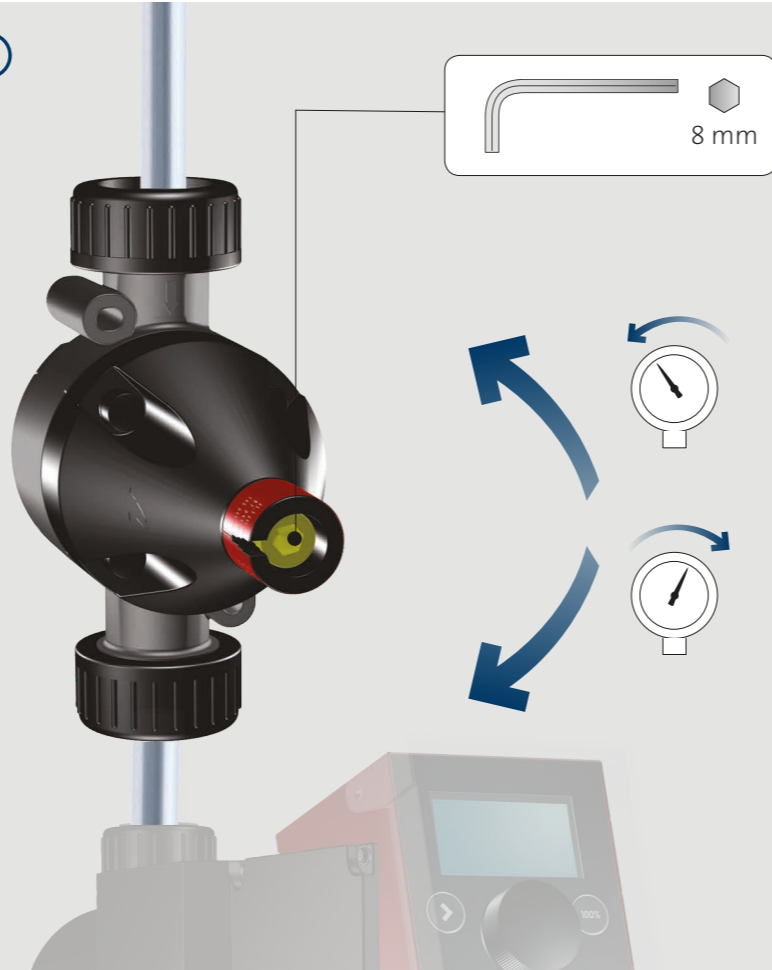

4a

3b

PRV

4b

PLV / PRV

8 mm

Installation and operating instructions PLV

net.grundfos.com/qr/i/96681527