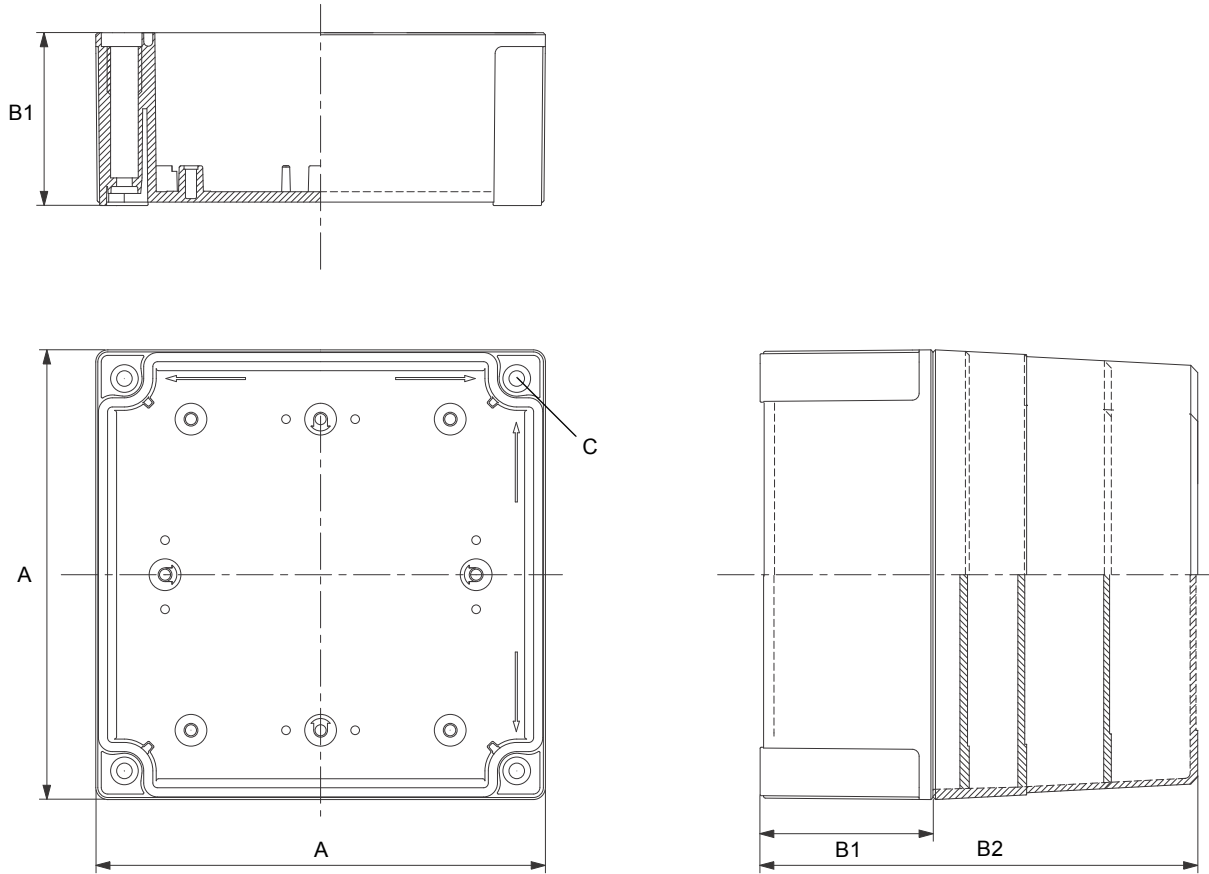

8. Dimensional drawings

8.1 MNX 125

Fig. 1 MNX 125 enclosure

MNX 125	A	B1	B2	C	Mounting holes	IP class
	[mm]	[mm]	[mm]	[mm]	[mm]	-
	130	60	125	Ø4.5	113.5 x 113.5	IP66 / IP67

TM06 0952 1314

8.2 MNX 200

Fig. 2 MNX 200