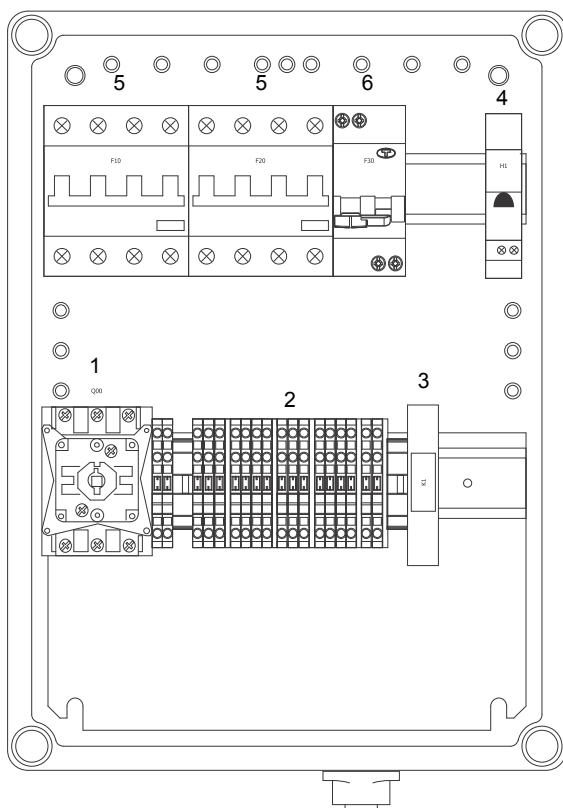

2.2 Product setup

One-pump installation without CIU box

Position	Description	Pieces
1	Rotary power switch	1
2	Terminal box	1
3	Relay 230 V	1
4	Indicator light (LED)	1
5	Earth leakage circuit breaker (16 A)	1
6	Earth leakage circuit breaker (10 A)	1

One-pump installation with CIU box

Position	Description	Pieces
1	Rotary power switch	1
2	Terminal box	1
3	Relay 230 V	1
4	Indicator light (LED)	1
5	Earth leakage circuit breaker (16 A)	1
6	Earth leakage circuit breaker (10 A)	1
7	CIU 902	1

Two-pump installation without CIU box

TM061678 2614

Position	Description	Pieces
1	Rotary power switch	1
2	Terminal box	1
3	Relay 230 V	1
4	Indicator light (LED)	1
5	Earth leakage circuit breaker (16 A)	2
6	Earth leakage circuit breaker (10 A)	1