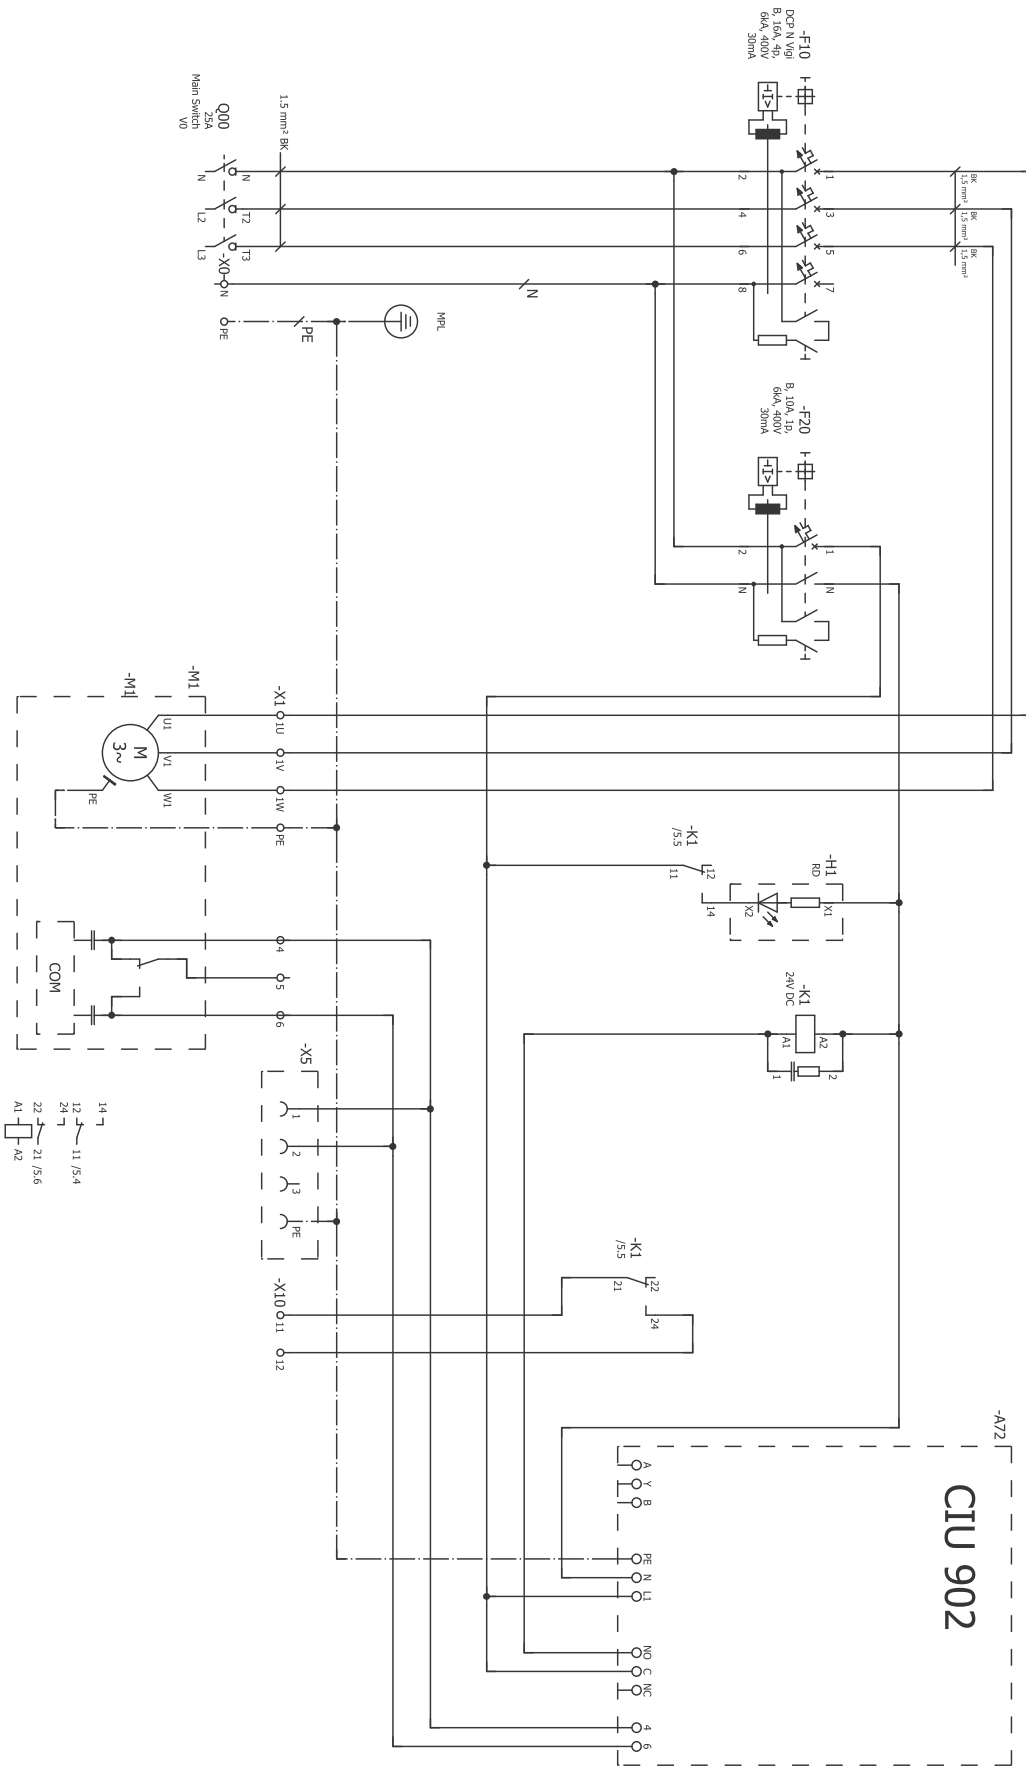

Wiring diagram for a fuse box for one-pump installation with CIU box.