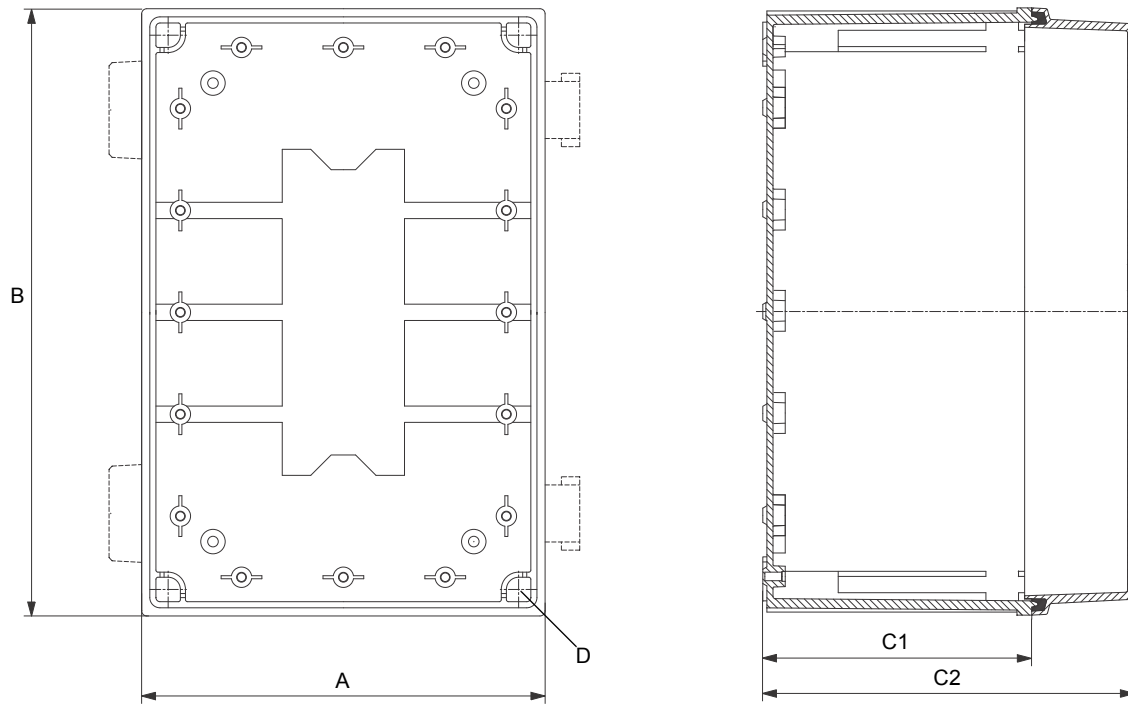

MNX 200	A	B	C1	C2	C3	D	Space between mounting holes	IP class
	[mm]	[mm]	[mm]	[mm]	[mm]	[mm]	[mm]	-
	180	255	75	88.2	102.1	Ø4.5	238.5 x 163.5	IP66 / IP67

TM06 0953 1314

8.3 CAB 2030

Fig. 3 CAB 2030 enclosure