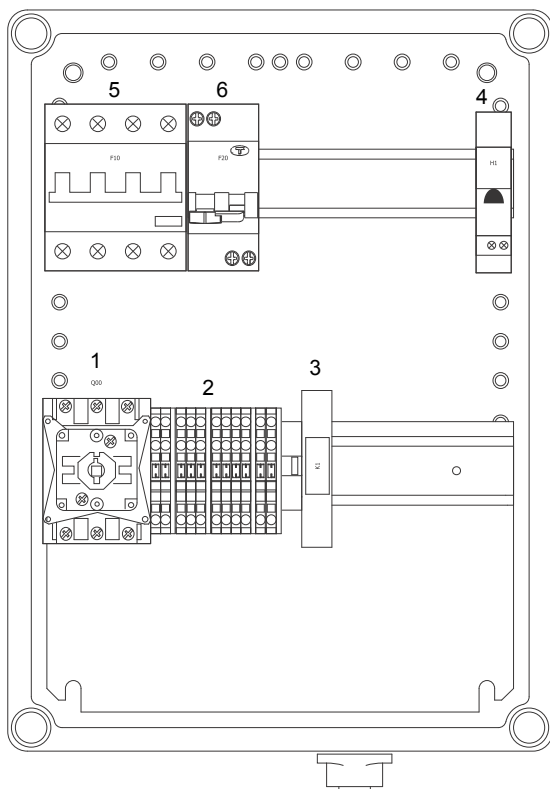

2.1.2 Choose option

Choose which options you would like to add to your setup.

If you have chosen a fuse box with a CIU box, choose which CIM module to use here.

Standard option	Description
98492214	AUTO _{ADAPT} alarm 100 dB
98492189	AUTO _{ADAPT} CIU 202 MODBUS RTU
98492207	AUTO _{ADAPT} CIU 252 GSM incl. antenna
98492205	AUTO _{ADAPT} CIU 272 GRM incl. antenna
98492206	AUTO _{ADAPT} CIU 902
98492212	AUTO _{ADAPT} fault light mounted on top
98492209	AUTO _{ADAPT} plug PC Tool link box
98492208	AUTO _{ADAPT} service plug 230 V / 50 Hz CEE (max. 5 A)
98581648	AUTO _{ADAPT} outdoor cabinet
97644690	AUTO _{ADAPT} CIU 902 IR
97644730	AUTO _{ADAPT} CIU 272 GRM
96787106	AUTO _{ADAPT} CIU 250 GSM/GPRS
97644728	AUTO _{ADAPT} CIU 202 Modbus
98128063	AUTO _{ADAPT} CIU 152 Profibus
97631956	GSM/GPRS antenna roof mounting for use on top of metal cabinets. Vandal-proof, 4 metre cable, QUAD band for global use

2.2 Product setup

One-pump installation without CIU box

Position	Description	Pieces
1	Rotary power switch	1
2	Terminal box	1
3	Relay 230 V	1
4	Indicator light (LED)	1
5	Earth leakage circuit breaker (16 A)	1
6	Earth leakage circuit breaker (10 A)	1

One-pump installation with CIU box

Position	Description	Pieces
1	Rotary power switch	1
2	Terminal box	1
3	Relay 230 V	1
4	Indicator light (LED)	1
5	Earth leakage circuit breaker (16 A)	1
6	Earth leakage circuit breaker (10 A)	1
7	CIU 902	1