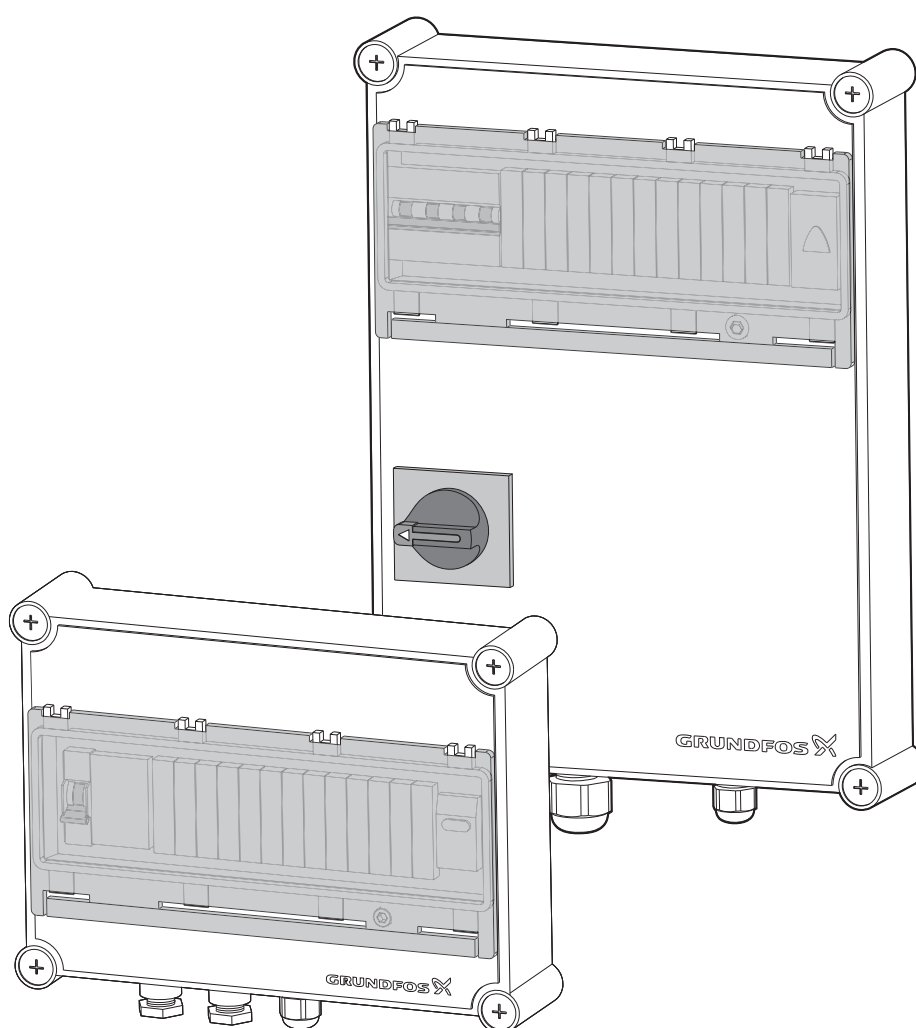

SEG, DP, EF, SL1/SLV AUTO_{ADAPT} fuse box, type ADC

Installation and operating instructions

English (GB) Installation and operating instructions

Original installation and operating instructions.

CONTENTS