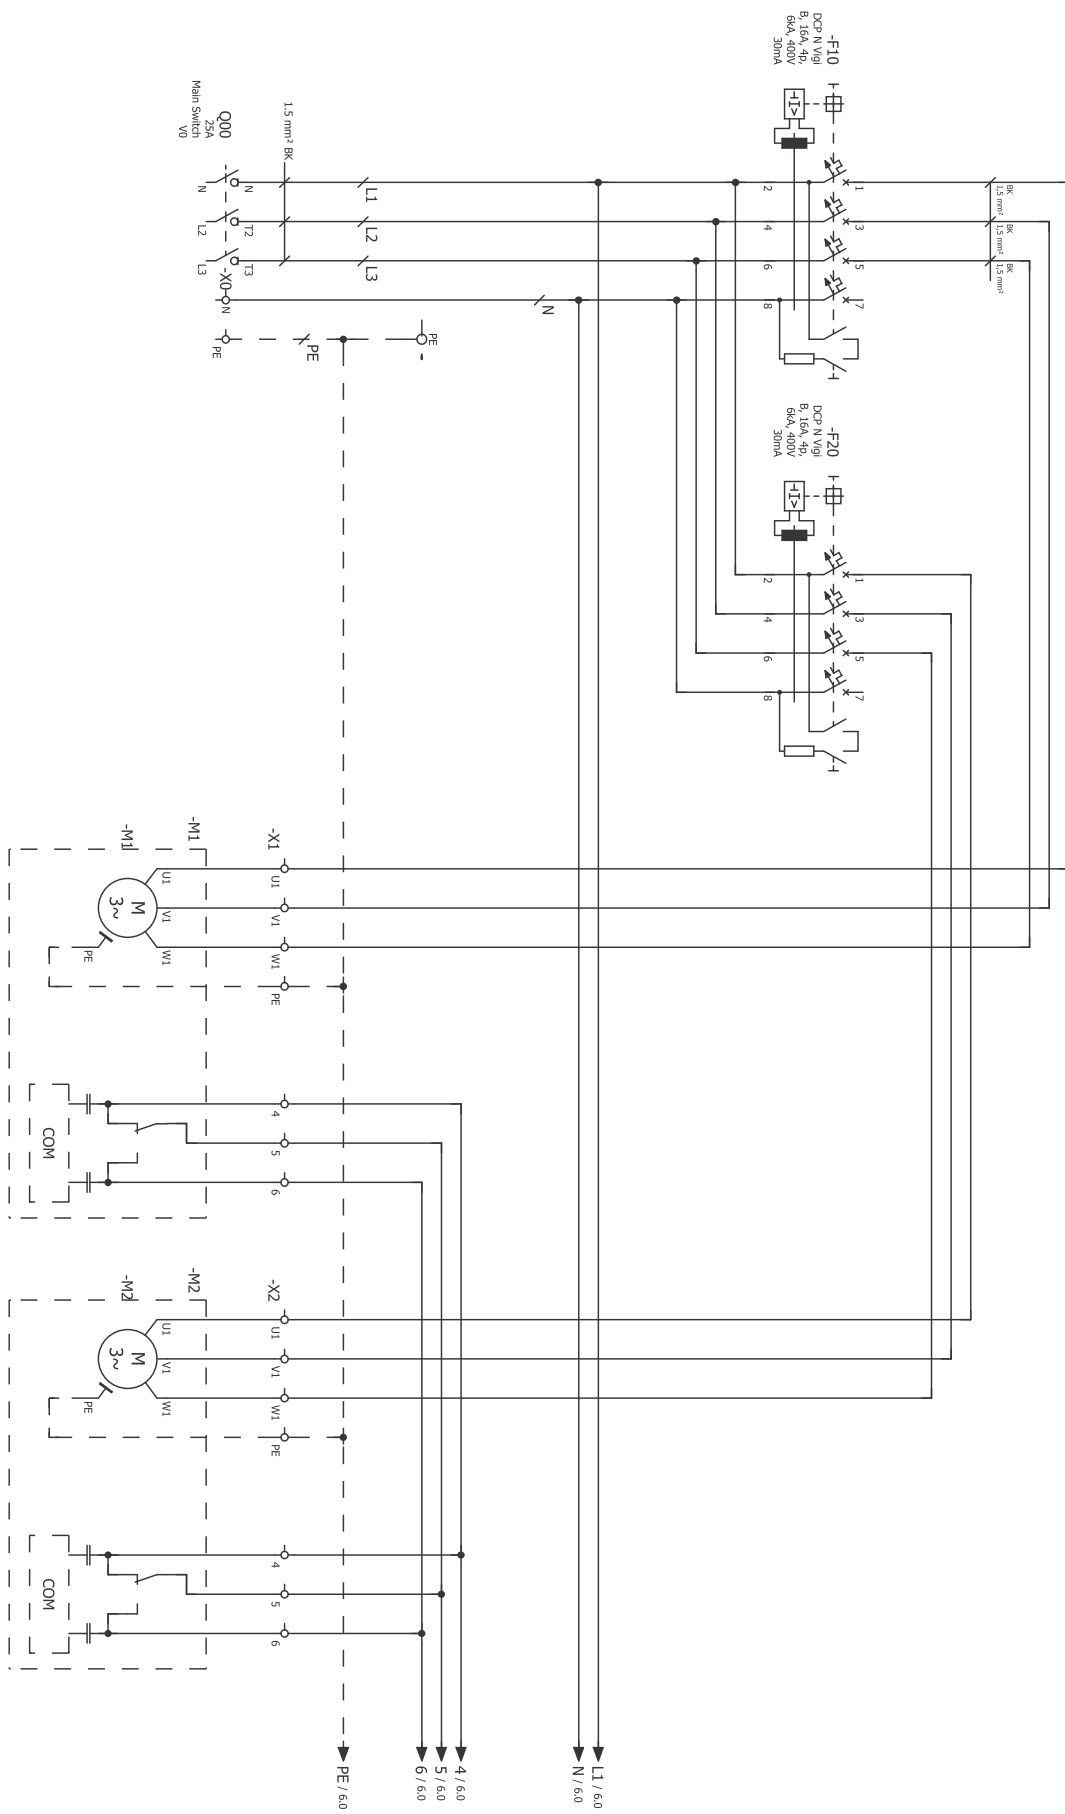

Wiring diagram for a fuse box for two-pump installation without CIU box.