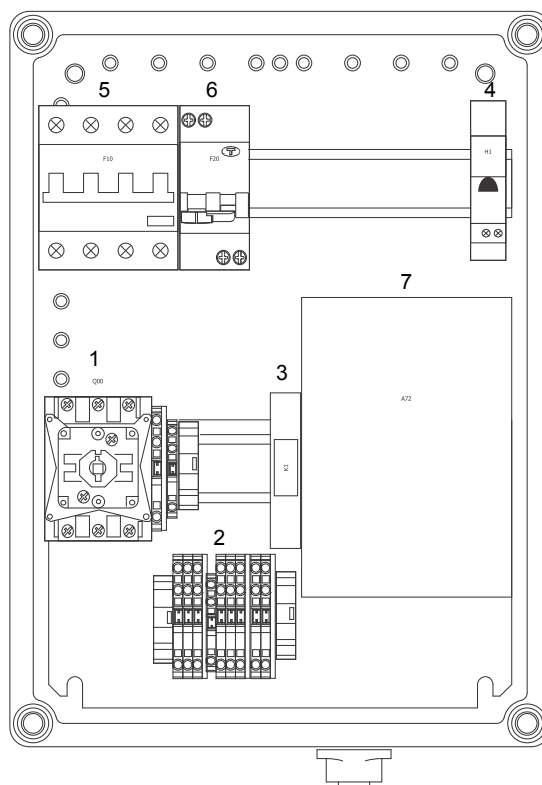

One-pump installation with CIU box

Position	Description	Pieces
1	Rotary power switch	1
2	Terminal box	1
3	Relay 230 V	1
4	Indicator light (LED)	1
5	Earth leakage circuit breaker (16 A)	1
6	Earth leakage circuit breaker (10 A)	1
7	CIU 902	1