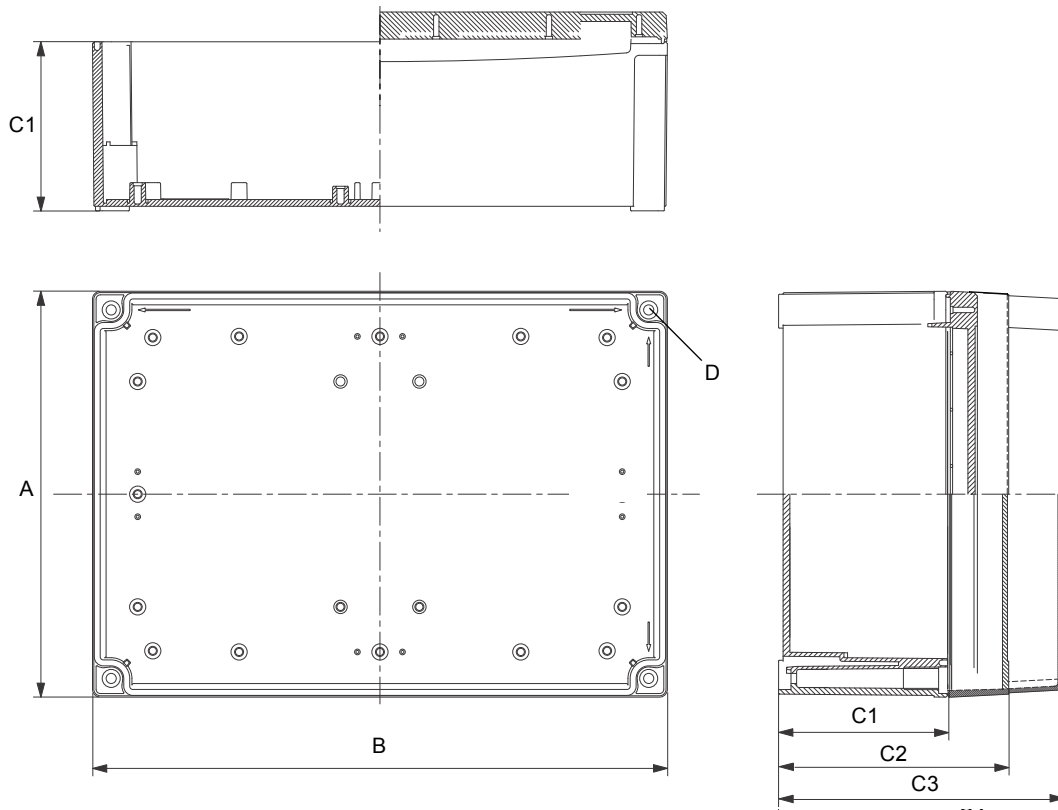

8. Dimensional drawings

8.1 MNX 125

Fig. 1 MNX 125 enclosure

MNX 125	A	B1	B2	C	Mounting holes	IP class
	[mm]	[mm]	[mm]	[mm]	[mm]	-
	130	60	125	Ø4.5	113.5 x 113.5	IP66 / IP67

TM06 0952 1314

8.2 MNX 200

Fig. 2 MNX 200