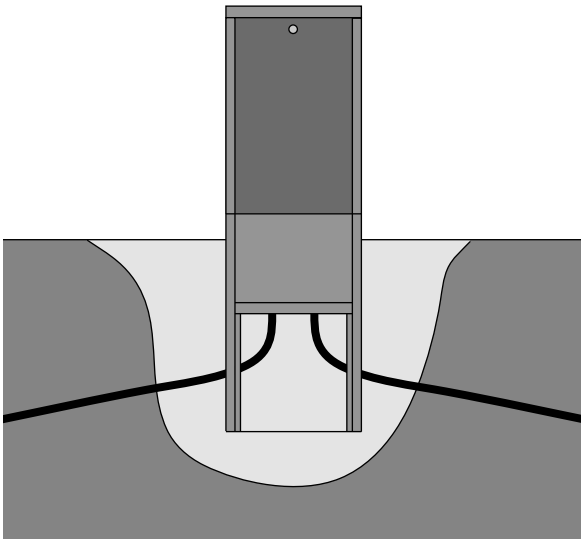

In-ground installation

TM06 1279 2114

The outdoor cabinet is to be installed in sand and must cover the socket. Make sure the cabinet door can open without any problems.

9. Maintenance and service

The product is maintenance-free during normal use and operation. Only clean the product with a wet cloth. Replace units if faulty. Use only original spare parts.

Subject to alterations.