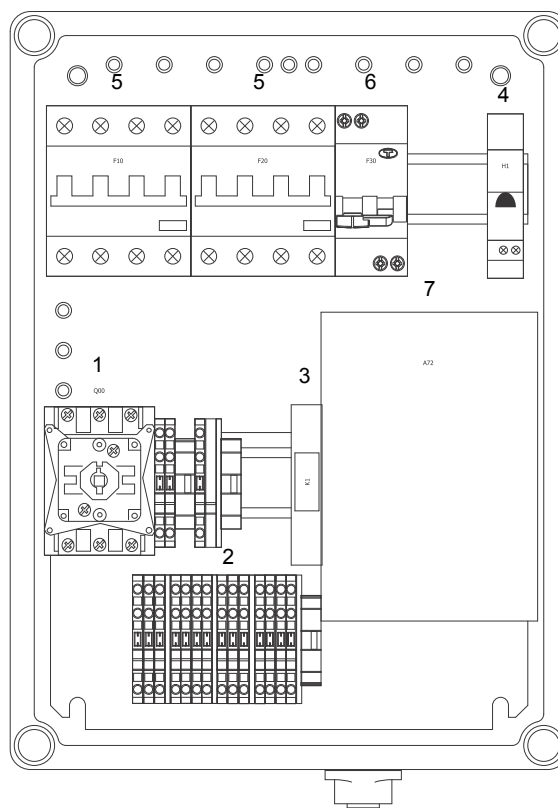

Two-pump installation with CIU box

TM061681 2614

Position	Description	Pieces
1	Rotary power switch	1
2	Terminal box	1
3	Relay 230 V	1
4	Indicator light (LED)	1
5	Earth leakage circuit breaker (16 A)	2
6	Earth leakage circuit breaker (10 A)	1
7	CIU 902	1