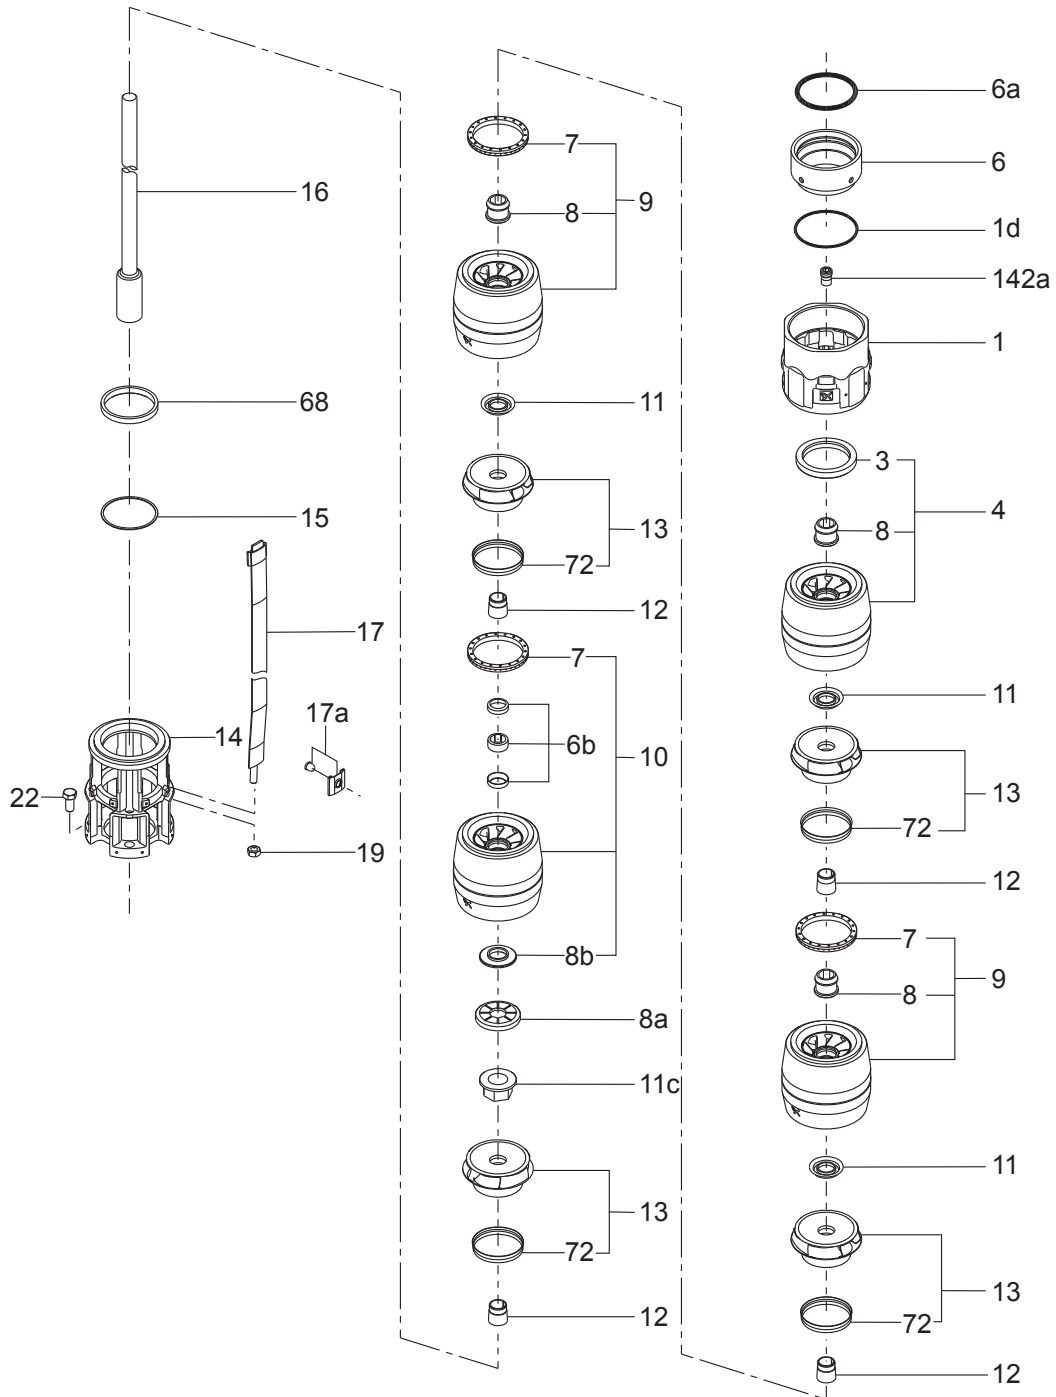

BMShs 46/60 pump

Chamber, intermediate

Pos.	Description/kit No	96592007	97755615
9	Inlet part	1	5

Chamber, top

Pos.	Model	46	60
	Description/kit No	97937862	97937868
4	Chamber, top	1	1

Chamber, bottom

Pos.	Model	46	60
	Description/kit No	96592072	97756319
10	Chamber, bottom	1	1

Impeller set

Pos.	Model	46	60		
	Kit No	96903208	96915608	96903216	96903217
	Description				
11	Inlet part	1	5	1	5
12	Split cone	1	5	1	5
13	Impeller	1	5	1	5

Impeller set down

Pos.	Description/kit No	97657587	97657772
11c	Inlet part	1	1

Pos.	Description/kit No	97657587	97657772
12	Split cone	1	1
13	Impeller	1	1

Seal ring, bottom

Pos.	Description/kit No	96551252
68	Seal ring	1

Shaft

Pos.	Description/kit No	97945483
16	Shaft	1

Strap

Pos.	Description/kit No	97937240
17	Strap	1

Suction interconnector

Pos.	Description/kit No	97937784
14	Suction interconnector	1

Valve casing

Pos.	Description/kit No	97937790
1	Valve casing	1

Washer for stop ring

Pos.	Description/kit No	96551251
88	Washer	1

BMSHs 46/60 pump

TM060044