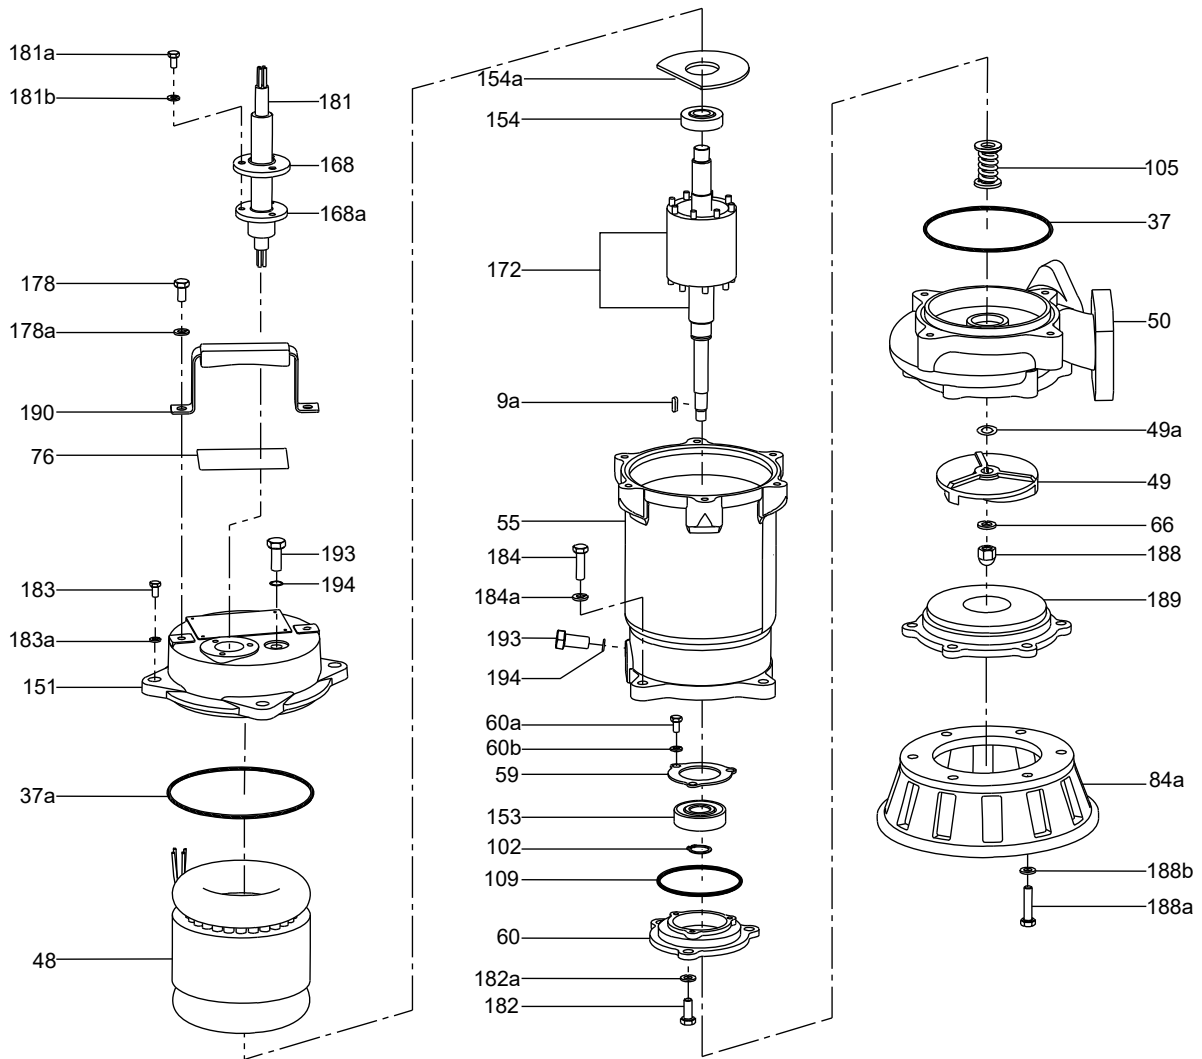

Voltage [V]		380-415						
		0.75-2.2	3.7	5.5	5.5	7.5	11	19
Pump type [kW]					7.5	15		22
Pos.				11				
Connection		DOL	DOL	DOL	Y-D	DOL	DOL	Y-D
Description/Kit No	96884246	96884126	96884128	96936830	96884127	96884129	96884131	
181	Power Cable	-	-	-	-	-	-	1
159	Moulding tube	-	-	-	-	-	-	1
198	Cable bush	-	2	2	2	2	2	-
198a	Ring	-	2	2	2	2	2	-
198b	Cable bush	-	-	-	-	-	-	1
524	Cable sleeve	14	14	12	11	12	8	13
525	Shrinkable sleeve	14	14	12	11	12	8	13
526	Electric tape	1	1	1	1	1	1	1

DPK.10.50.075, DPK.10.50.15, DPK.10.80.22

TM044365