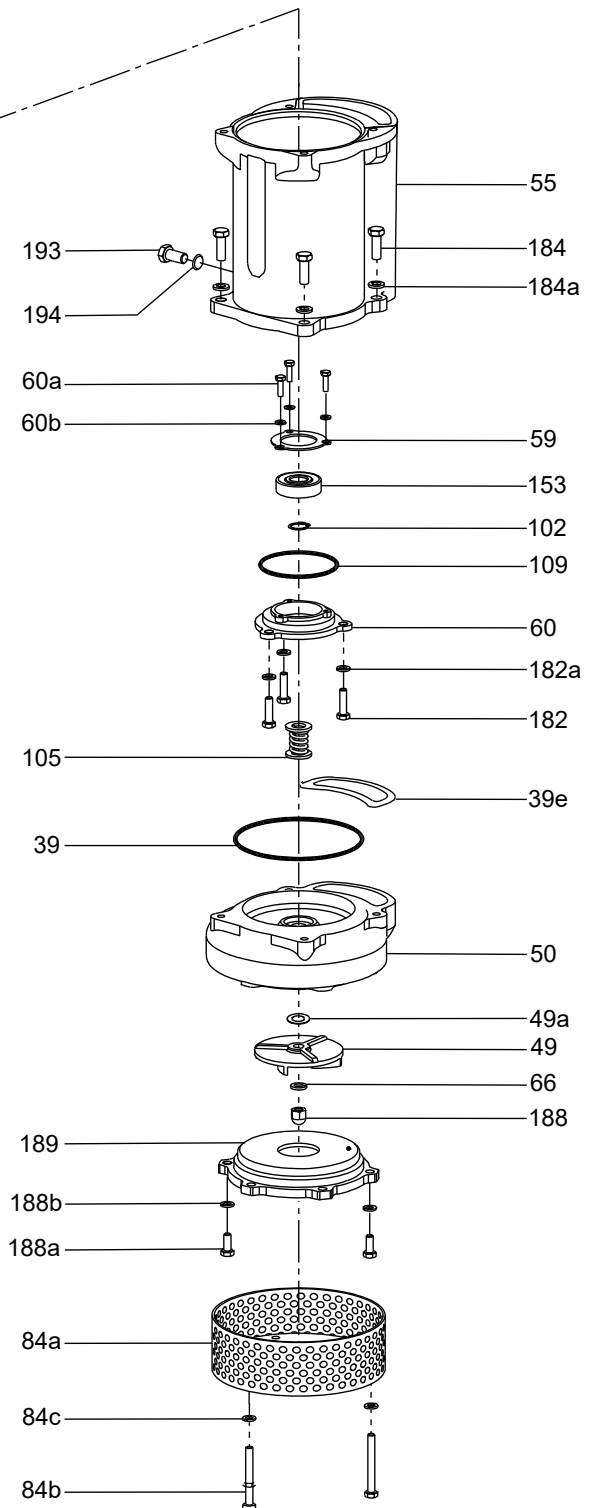

DWK.O.6.50.075, DWK.O.6.50.15, DWK.O.6.50.22

TM044575

Cable

		220-240								
Voltage [V]										
Pos.	Pump type [kW]	0.75	3.7	5.5	5.5	7.5	11	11		
		2.2				7.5		15	15	
Version		Standard	R	All	All	All	All	All	All	
Connection		DOL	DOL	DOL	DOL	Y-D	DOL	DOL	Y-D	
Description/Kit No		97792261	97793030	98668512	97793013	97793032	97793022	97793027	97793029	
188	Cable	10	10	10	10	10	10	10	10	
168a	Cable entry	1	-	-	-	-	-	-	-	
198	Cable bush	-	2	2	2	2	2	2	2	

		380-415									
Voltage [V]											
Pos.	Pump type [kW]	0.75	3.7	5.5	5.5	7.5	11	11			
		2.2				7.5		15	15		
Version		Standard R 60 Hz	R 50 Hz	Standard	R 50 Hz	R 60 Hz	All	All	All	All	
Connection		DOL	DOL	DOL	DOL	DOL	DOL	Y-D	DOL	Y-D	
Description/Kit No		97792261	97793030	98668376	98651221	97792261	97792987	97793032	97793013	97793032	97793022
188	Cable	10	10	10	10	10	10	10	10	10	
168a	Cable entry	1	-	-	-	-	-	-	-	-	
198	Cable bush	-	2	2	2	2	2	2	2	2	

Suction cover

		50 Hz					
Pos.	Pump type [kW]	0.75	50 / 1.5	80 / 1.5	80 / 3.7	100 / 3.7	80 / 5.5
		50 / 2.2					
		80 / 2.2					
Description/Kit No		96884243	96884244	96884245	96884165	96884247	96884248
189	Suction cover	1	1	1	1	1	1
188a	Screw	3	3	3	3	3	3
188b	Washer	3	3	3	3	3	3

		50 Hz					
Pos.	Pump type [kW]	100 / 5.5	150 / 7.5	100 / 11	150 / 11	100 / 15	150 / 15
		100 / 7.5					
Description/Kit No		96884249	96884250	96926120	96884251	96884258	96884252
189	Suction cover	1	1	1	1	1	1
188a	Screw	3	3	3	3	3	3
188b	Washer	3	3	3	3	3	3

		60 Hz					
Pos.	Pump type [kW]	0.75	80 / 1.5	80 / 2.2	80 / 3.7	100 / 3.7	80 / 5.5
		50 / 1.5					
		50 / 2.2					
Description/Kit No		96884253	96884254	96884255	96884256	96884257	96884248
189	Suction cover	1	1	1	1	1	1
188a	Screw	3	3	3	3	3	3
188b	Washer	3	3	3	3	3	3

		60 Hz					
Pos.	Pump type [kW]	100 / 5.5	100 / 7.5	150 / 7.5	100 / 11	150 / 11	100 / 15
		150 / 15					
Description/Kit No		96884258	96884259	96884260	96884261	96884250	96884262
189	Suction cover	1	1	1	1	1	1