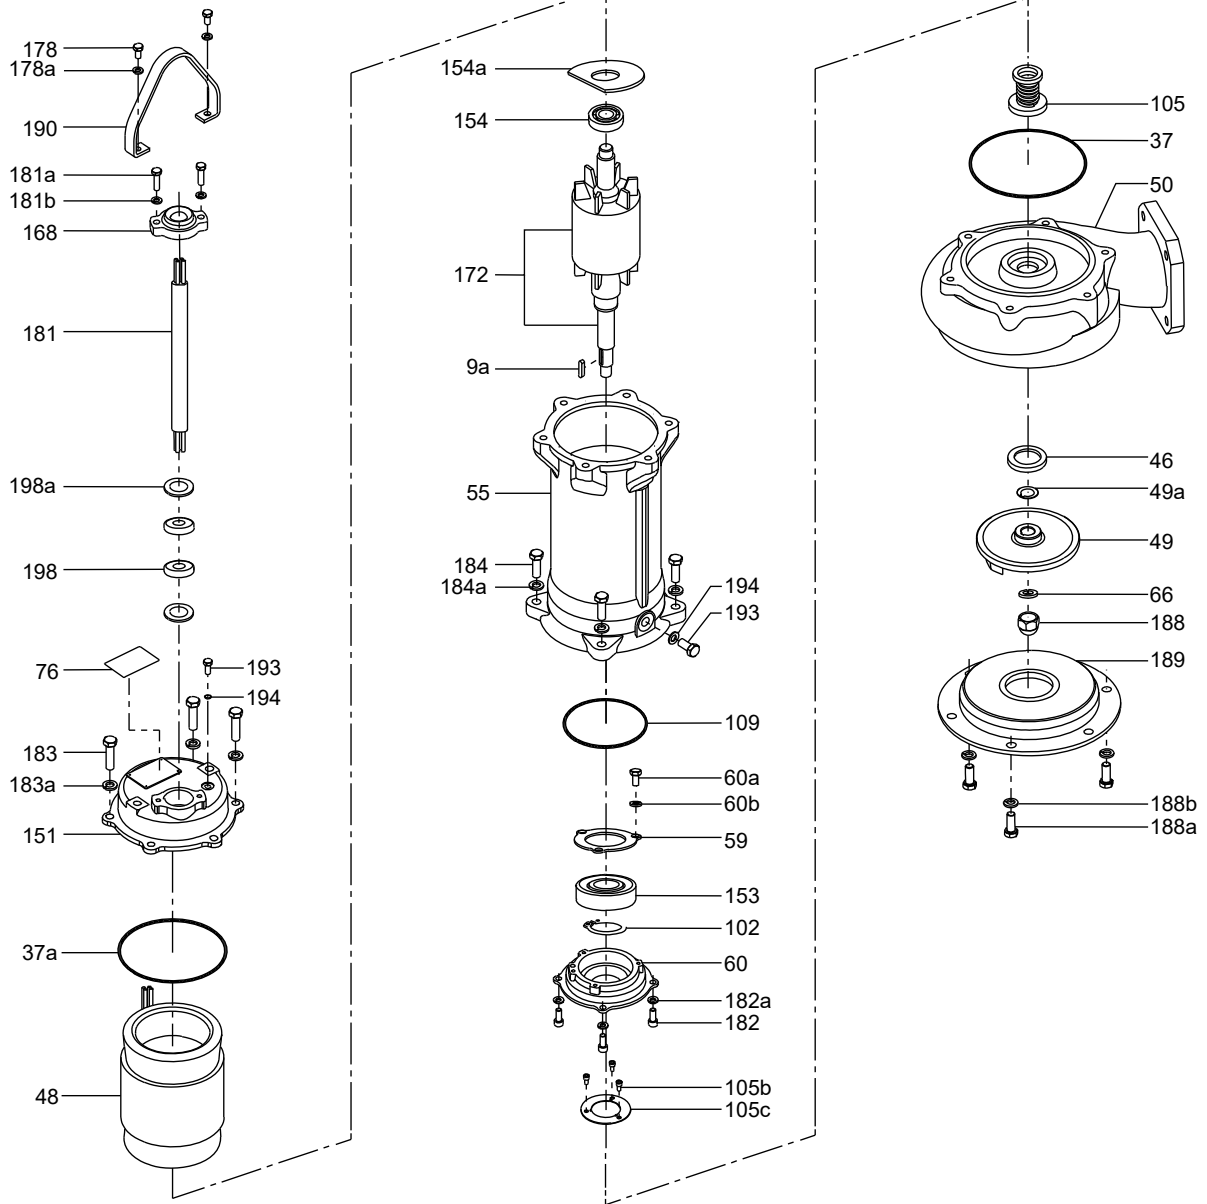

DPK.15.80.37, DPK.15.100.55, DPK.15.100.75, DPK.20.100.110, DPK.20.100.150

TM044367

Bearing

	Pump type [kW]	0.75-2.2	3.7	5.5-7.5	11-15	19-22
Pos.	Description/Kit No	96884154	96884155	96884156	96884157	96884158
102	Stop ring	1	1	1	1	1
153	Lower bearing	1	1	1	1	1
153a	Lower bearing	-	-	1	1	1
154	Upper bearing	1	1	1	1	1

Impeller

50 Hz											
	Pump type [kW]	0.75	1.5	2.2	3.7	5.5	7.5	11	15	19	22
Pos.	Description/Kit No	96884134	96884135	96884136	96884137	96884138	99045280	96884140	96884141	96884142	96884143
9a	Sunk key	1	1	1	1	1	1	1	1	1	1
46	Oil seal	-	-	-	1	1	1	1	1	2	2
46a	Oil seal	-	-	-	-	-	-	-	-	1	1
49	Impeller	1	1	1	1	1	1	1	1	1	1
49a	Gap washer	2	2	2	2	2	2	2	2	2	2
66	Washer	1	1	1	1	1	1	1	1	1	1
188	Cap nut	1	1	1	1	1	1	1	1	1	1

60 Hz											
	Pump type [kW]	0.75	1.5	2.2	3.7	5.5	7.5	11	15	19	22
Pos.	Description/Kit No	96884144	96884145	96884146	96884147	96884148	96884149	96884150	96884151	96884152	96884153
9a	Sunk key	1	1	1	1	1	1	1	1	1	1
46	Oil seal	-	-	-	1	1	1	1	1	2	2
46a	Oil seal	-	-	-	-	-	-	-	-	1	1
49	Impeller	1	1	1	1	1	1	1	1	1	1
49a	Gap washer	2	2	2	2	2	2	2	2	2	2
66	Washer	1	1	1	1	1	1	1	1	1	1
188	Cap nut	1	1	1	1	1	1	1	1	1	1

O-ring

	Pump type [kW]	0.75-2.2	3.7	5.5-7.5	11-15	19-22
Pos.	Rubber type	NBR	NBR	NBR	NBR	NBR
	Description/Kit No	96884169	96884170	96884171	96884172	96884173
37	O-ring	1	1	1	1	1
37a	O-ring	1	1	1	1	1
37b	O-ring	1	1	1	1	-
109	O-ring	1	1	1	1	1
194	O-ring	1	1	1	1	1

Shaft seal

	Pump type [kW]	0.75-2.2	3.7	5.5-15	19-22
Pos.	Description/Kit No	96884174	96884175	96884176	96884177
105	Mechanical seal	1	1	1	1
105a	Seal stopper	-	1	1	1
105b	Screw	-	3	3	3

Suction cover

50 Hz								
	Pump type [kW]	0.75-1.5	2.2	3.7	5.5	7.5	11-15	19-22
Pos.	Description/Kit No	96884159	96884160	96884165	96884161	96884162	96884163	96884167
188a	Screw	3	3	6	6	6	6	6