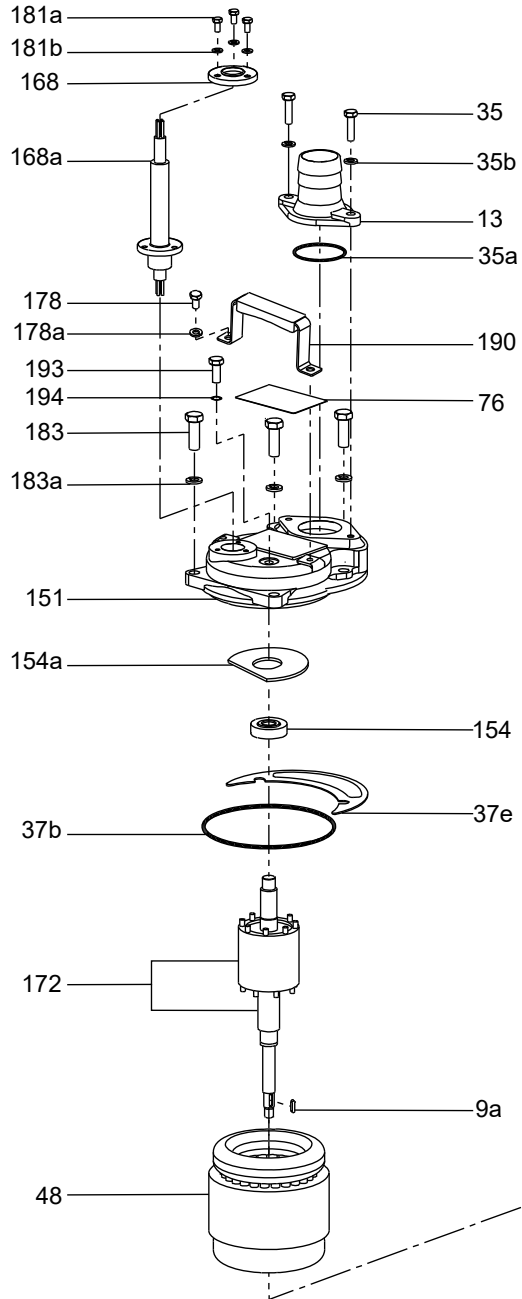

DWK.O.6.50.075, DWK.O.6.50.15, DWK.O.6.50.22

TM044575

Cable

		220-240								
Voltage [V]										
Pos.	Pump type [kW]	0.75	3.7	5.5	5.5	7.5	11	11		
		2.2				7.5		15	15	
Version		Standard	R	All	All	All	All	All	All	
Connection		DOL	DOL	DOL	DOL	Y-D	DOL	DOL	Y-D	
Description/Kit No		97792261	97793030	98668512	97793013	97793032	97793022	97793027	97793029	
188	Cable	10	10	10	10	10	10	10	10	
168a	Cable entry	1	-	-	-	-	-	-	-	
198	Cable bush	-	2	2	2	2	2	2	2	

		380-415									
Voltage [V]											
Pos.	Pump type [kW]	0.75	3.7	5.5	5.5	7.5	11	11			
		2.2				7.5		15	15		
Version		Standard R 60 Hz	R 50 Hz	Standard	R 50 Hz	R 60 Hz	All	All	All	All	
Connection		DOL	DOL	DOL	DOL	DOL	DOL	Y-D	DOL	Y-D	
Description/Kit No		97792261	97793030	98668376	98651221	97792261	97792987	97793032	97793013	97793032	97793022
188	Cable	10	10	10	10	10	10	10	10	10	
168a	Cable entry	1	-	-	-	-	-	-	-	-	
198	Cable bush	-	2	2	2	2	2	2	2	2	

Suction cover

		50 Hz					
Pos.	Pump type [kW]	0.75	50 / 1.5	80 / 1.5	80 / 3.7	100 / 3.7	80 / 5.5
		50 / 2.2					
		80 / 2.2					
Description/Kit No		96884243	96884244	96884245	96884165	96884247	96884248
189	Suction cover	1	1	1	1	1	1
188a	Screw	3	3	3	3	3	3
188b	Washer	3	3	3	3	3	3

		50 Hz					
Pos.	Pump type [kW]	100 / 5.5	150 / 7.5	100 / 11	150 / 11	100 / 15	150 / 15
		100 / 7.5					
Description/Kit No		96884249	96884250	96926120	96884251	96884258	96884252
189	Suction cover	1	1	1	1	1	1
188a	Screw	3	3	3	3	3	3
188b	Washer	3	3	3	3	3	3

		60 Hz					
Pos.	Pump type [kW]	0.75	80 / 1.5	80 / 2.2	80 / 3.7	100 / 3.7	80 / 5.5
		50 / 1.5					
		50 / 2.2					
Description/Kit No		96884253	96884254	96884255	96884256	96884257	96884248
189	Suction cover	1	1	1	1	1	1
188a	Screw	3	3	3	3	3	3
188b	Washer	3	3	3	3	3	3

		60 Hz					
Pos.	Pump type [kW]	100 / 5.5	100 / 7.5	150 / 7.5	100 / 11	150 / 11	100 / 15
		150 / 15					
Description/Kit No		96884258	96884259	96884260	96884261	96884250	96884262
189	Suction cover	1	1	1	1	1	1