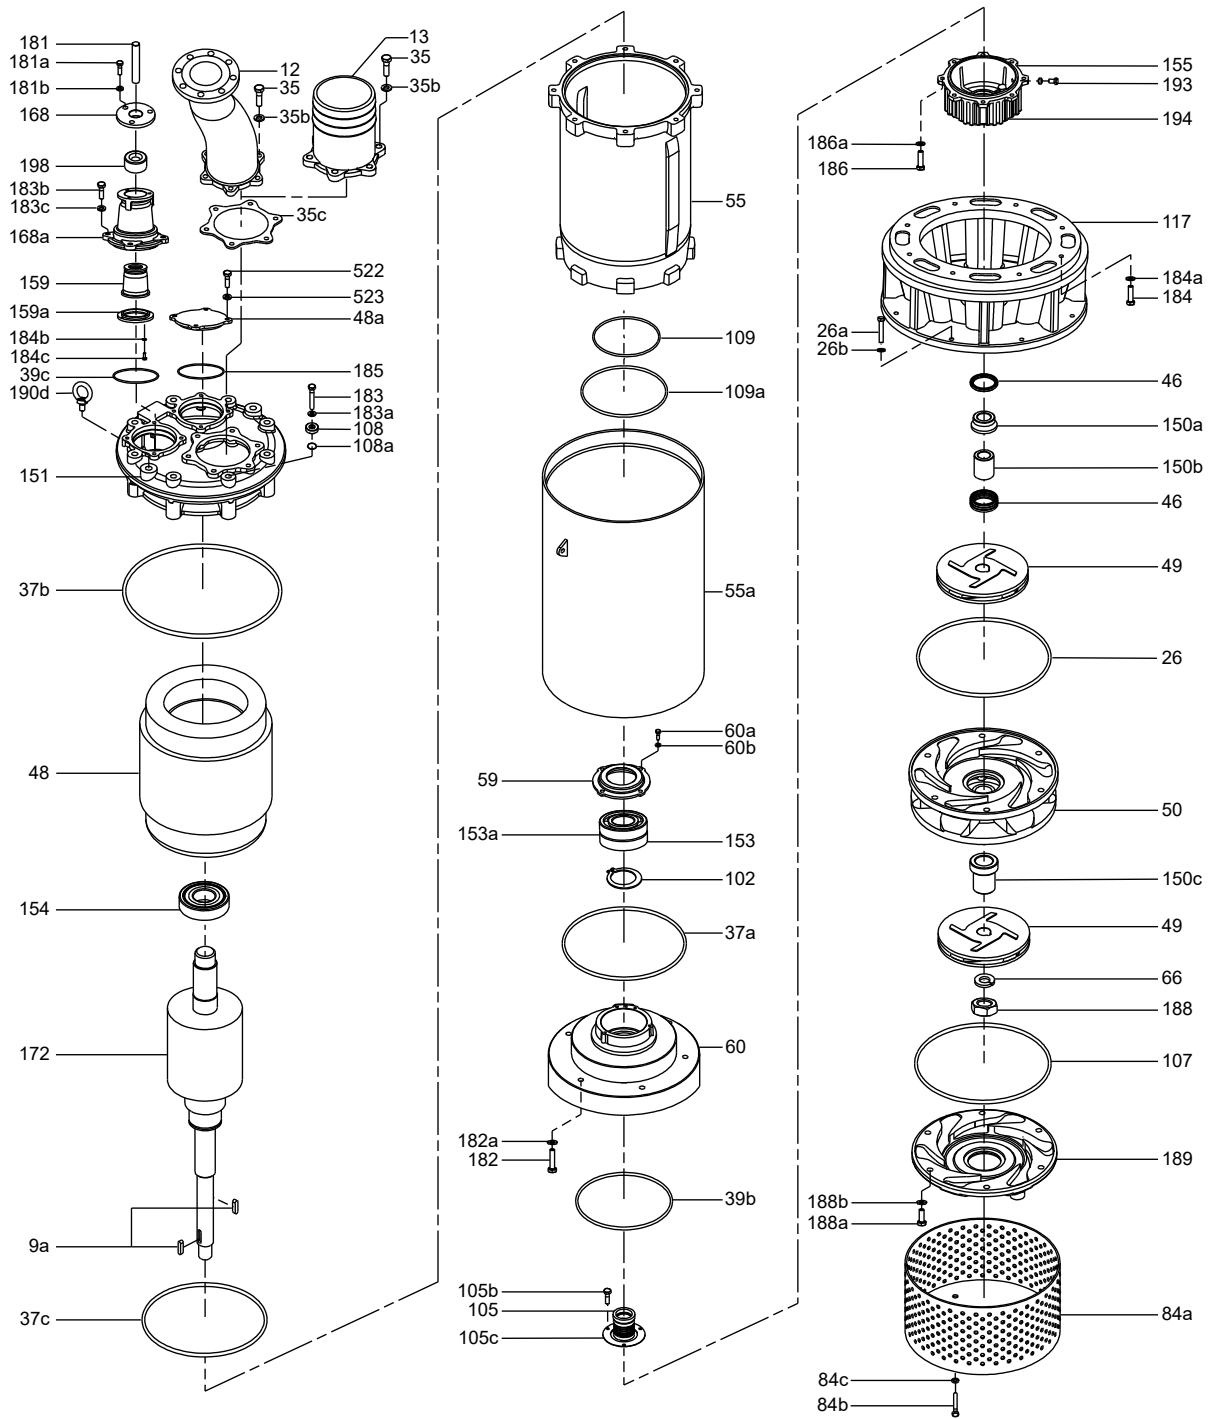

DWK.H.7.100.370, DWK.H.7.150.450, DWK.H.7.150.550

TM070313

Impeller

		50 Hz						
Pos.	Pump type [kW]	100 / 22	100 / 30	100 / 37	100 / 45	150 / 55	150 / 75	150 / 90
	Description/Kit No	99446618	99446620	99446621	99446622	99446633	99446634	99446635
9a	Sunk key	2	2	2	2	2	2	2
46	Oil seal	4	4	5	5	5	5	5
49	Impeller	2	2	2	2	2	2	2