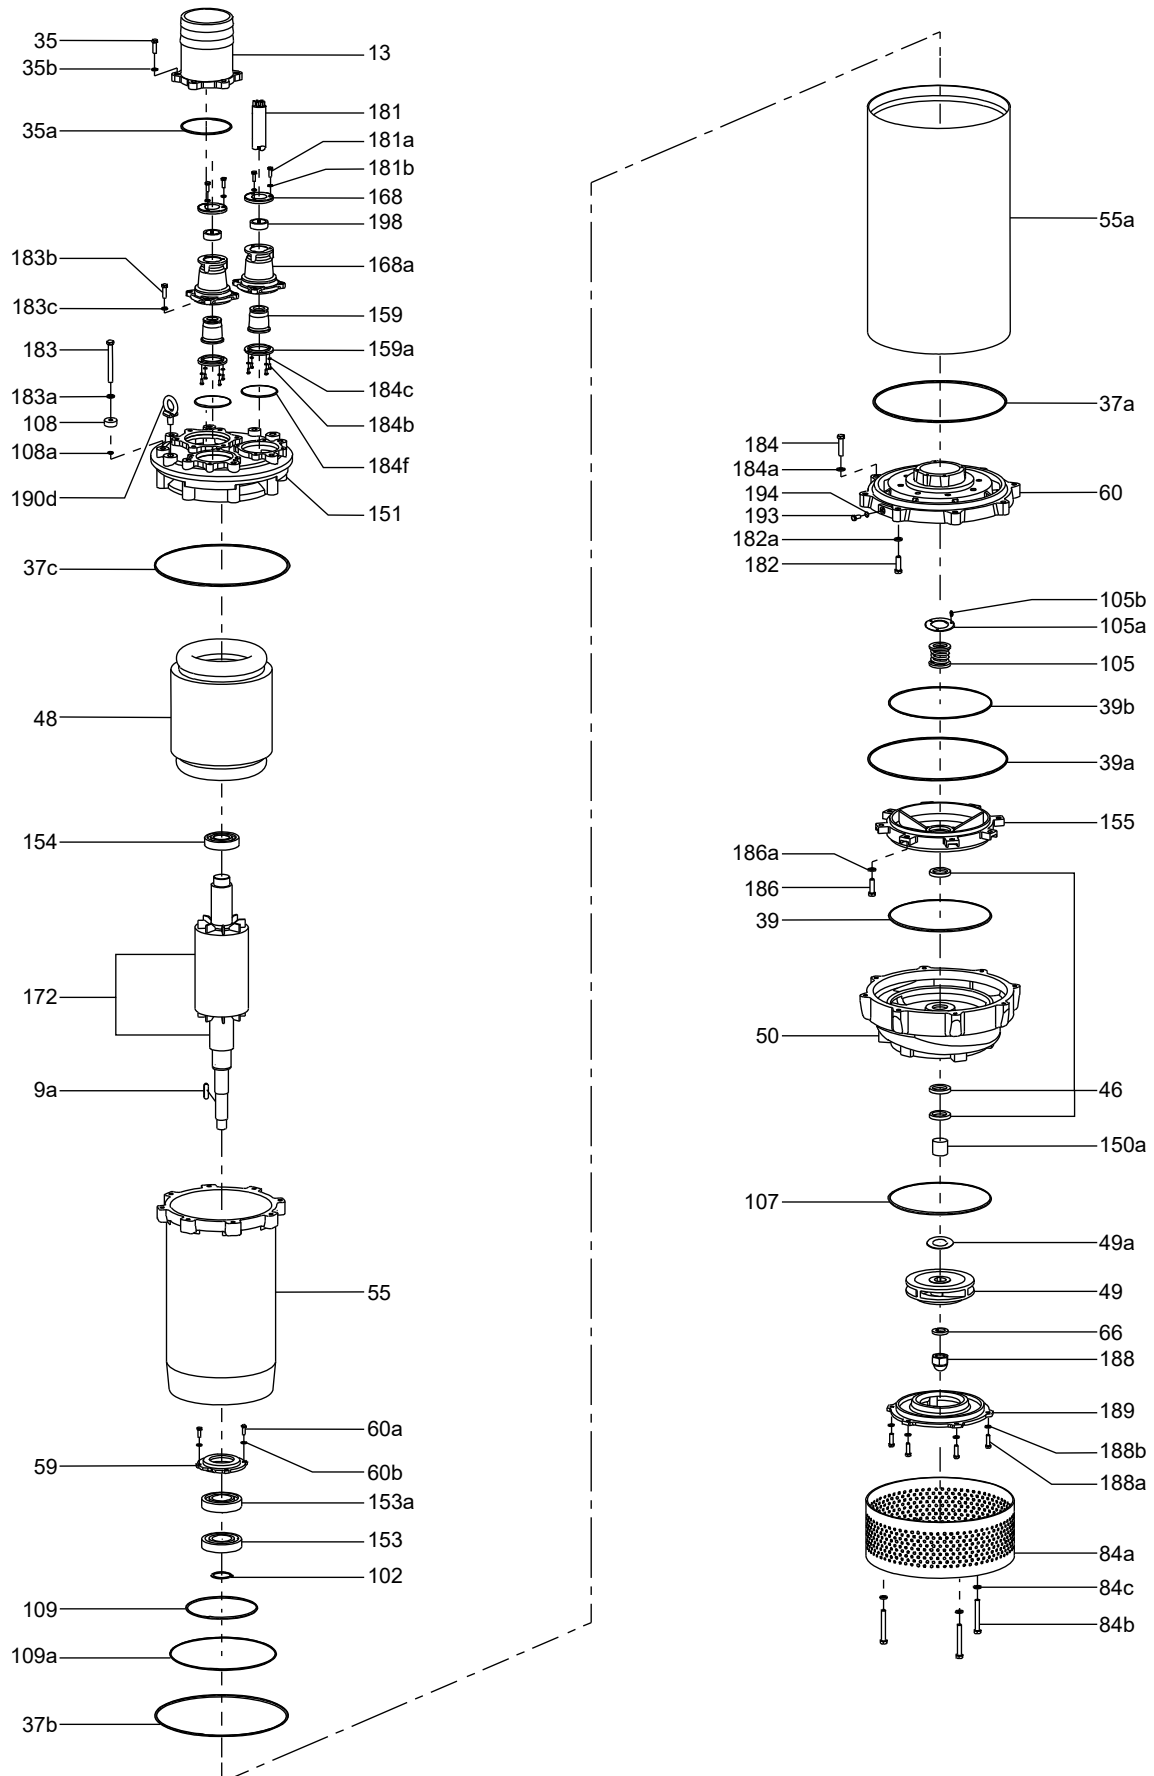

DWK.E.10.150.300, DWK.E.10.200.300, DWK.E.10.150.370, DWK.E.10.150.450, DWK.E.10.200.370, DWK.E.10.200.450

TM044707

DWK.H

Bearing

Pos.	Pump type [kW]	100 / 22	100 / 37	150 / 75
		100 / 30	150 / 45	150 / 90
Description/Kit No		96884331	96884332	99447253
102	Stop ring	1	1	1
153	Lower bearing	1	1	2
153a	Lower bearing	1	1	1
154	Upper bearing	1	1	1

Shaft seal

Pos.	Pump type [kW]	100 / 22	100 / 37
		100 / 30	150 / 45
Description/Kit No		96884177	96884333
105	Mechanical seal	1	1

Cable and cable entry

Pos.	Voltage [V]	220-240				380-415					
		22	30	45	75	22	30	45	55	75	90
Pump type [kW]		37		55		37					
Connection		Y-D	Y-D	Y-D	Y-D	Y-D	Y-D	Y-D	Y-D	Y-D	Y-D
Description/Kit No		96884306	96884304	96884307	96884305	96884308	96884306	96884306	96884304	96884307	96884305
39c	O-ring	1	1	1	2	1	1	1	1	1	2
159	Moulding Tube	1	1	1	2	1	1	1	1	1	2
159a	Stuffing box cover	1	1	1	2	1	1	1	1	1	2
168	Cable gland	1	1	1	2	1	1	1	1	1	2
168a	Stuffing box	1	1	1	2	1	1	1	1	1	2
181	Power cable	10 m	10 m	10 m	10 m	10 m	10 m	10 m	10 m	10 m	10 m
181a	Screw	3	3	3	6	3	3	3	3	3	6
181b	Washer	3	3	3	6	3	3	3	3	3	6
183b	Screw	4	4	4	8	4	4	4	4	4	8
183c	Washer	4	4	4	8	4	4	4	4	4	8
184b	Screw	4	4	4	8	4	4	4	4	4	8
184c	Washer	4	4	4	8	4	4	4	4	4	8
198	Cable bush	1	1	1	2	1	1	1	1	1	2