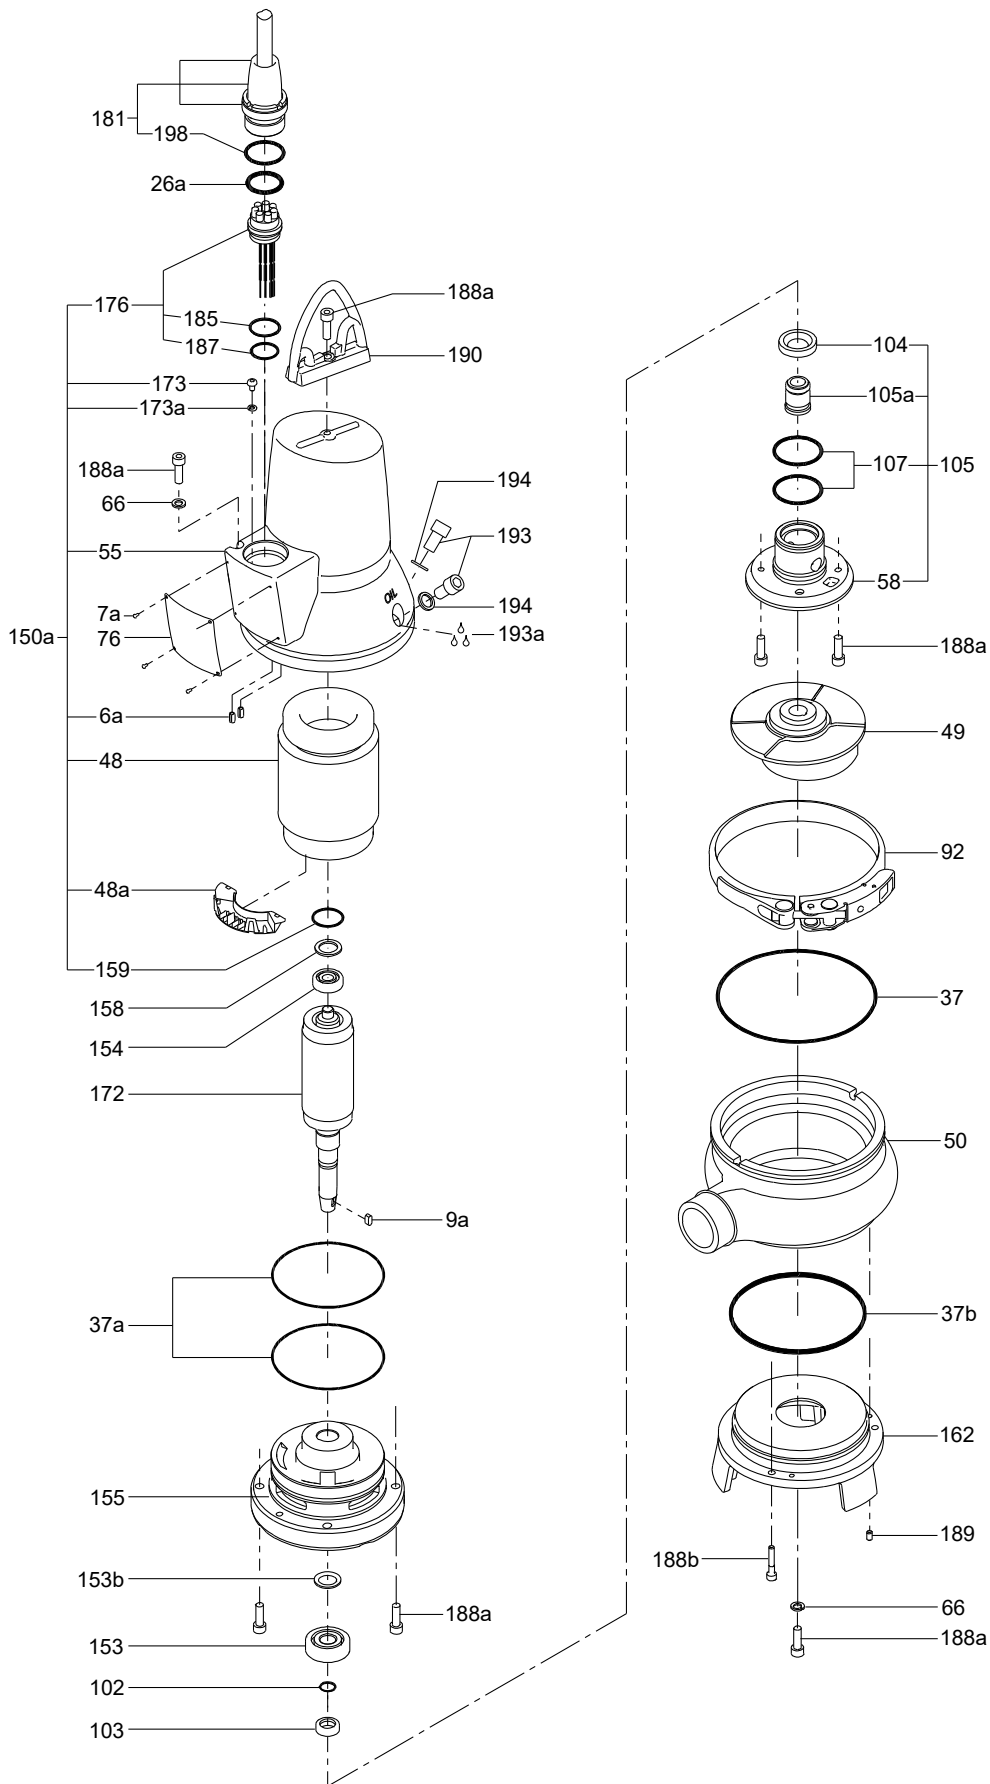

Bearing

Pos.	Description	Frame	A	B/C
		Kit No	98682345	96690707
153	Bearing		1	1
154	Bearing		1	1

Cable

Pos.	Description	Length	10		15		20		25	
		Type	Standard	Ex	Standard	Ex	Standard	Ex	Standard	Ex
181	Cable		96591649	96689976	96659473	96689977	96591660	96689978	96689953	96689979

Guide shoe

Pos.	Description	DN 65				DN 65/80			
		NBR		FKM		NBR		FKM	
		Kit No	96692327	96692330	96692331	96692332			
-	Rubber seal for guide shoe	1		1		1		1	
-	Guide shoe	1		1		1		1	

Lifting bracket

Pos.	Description	Frame	A	B/C
		Kit No	96690420	96690428
188a	Screw		1	2
190	Lifting bracket		1	1

EF

TM027362