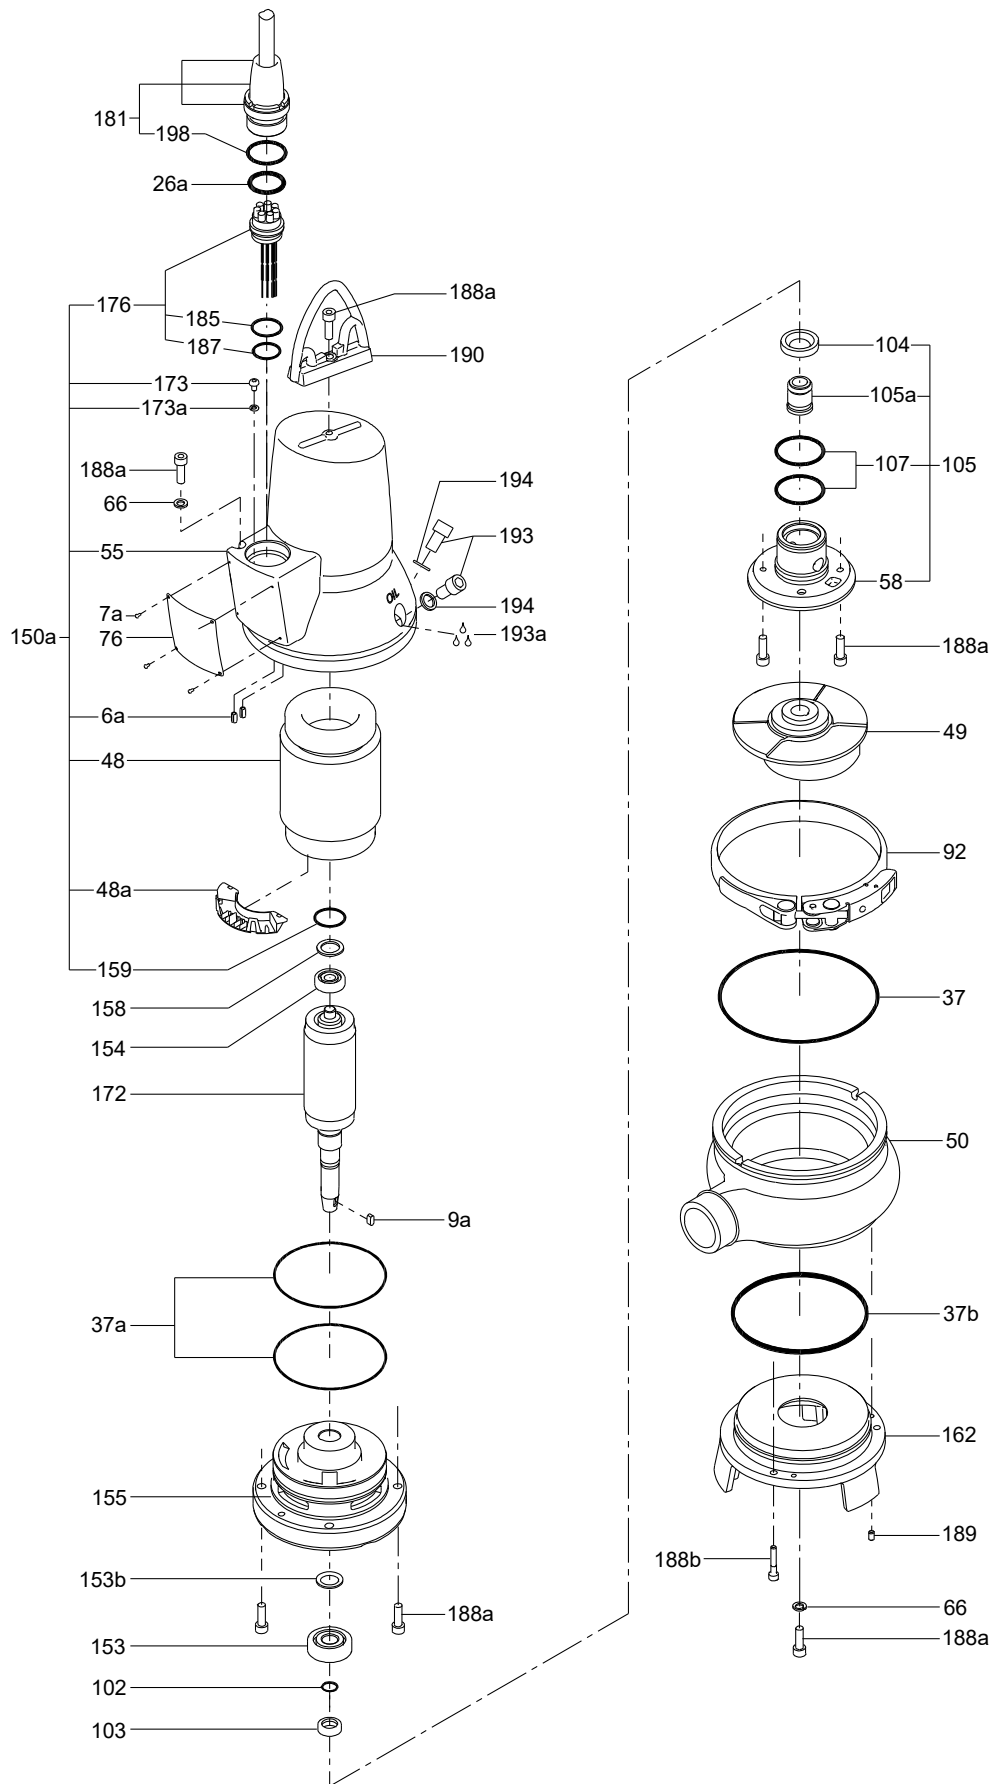

## Shaft seal

Pos.	Description	0.9-1.5 kW		2.6 kW	
		BQQP	BQQV	BQQP	BQQV
		Kit No	96106536	96645161	96076123
9a	Key	1	1	1	1
58	Shaft seal retainer	1	1		
66	Lock washer	1	1	1	1
105a	Shaft seal cartridge	1	1	1	1
106	O-ring	-	-	2	2
107	O-ring	2	2	1	1
112a	Retaining ring	-	-	1	1
153a	Retaining ring	-	-	1	1
188a	Screw M8 x 25	1	1	1	1
194	Sealing washer	2	2	2	2

## SmartSeal

Pos.	Description	DN 65		DN 65/80		
		Rubber type	NBR	FKM	NBR	FKM
		Kit No	96575022	96659160	96575023	96659161
-	SmartSeal for guide shoe	1	1	1	1	

**Sphere for hook-up**

Pos.	Description	DN 50/Rp 2	
	Rubber type	NBR	FKM
	Kit No	96592034	96657778
-	Sphere for hook-up	1	1

**Upper guide rail holder**

Pos.	Description	DN 65/80
	Kit No	96592037
-	Upper guide rail holder	1

DP, EF

EF

TM027362

DP 2.6 kW

DP, EF

TM027232

DP 0.9, 1.5 kW

TM027229

**Bearing**

Pos.	Description	Frame	A	B/C
		Kit No	98682345	96690707
153	Bearing		1	1
154	Bearing		1	1

**Cable**

Pos.	Description	Length	10		15		20		25	
		Type	Standard	Ex	Standard	Ex	Standard	Ex	Standard	Ex
181	Cable		96591649	96689976	96659473	96689977	96591660	96689978	96689953	96689979